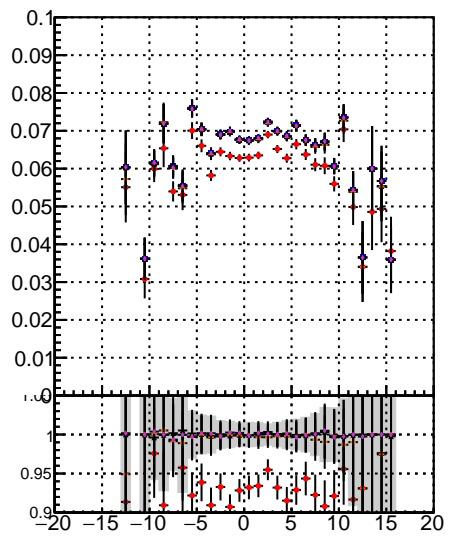

Fake rate vs vertpos**Duplicates Rate vs vertpos****Pileup rate vs vertpos**
Fake rate vs vertpos
 Legend:
 - blue circles: Orig/DQM_orig_MS
 - red stars: higherTriple/DQM_orig_MS
 - orange squares: detached/DQM_orig_MS
 - black triangles: higherTriple/DQM_orig_MS
**Fake rate vs. sim PV z****Duplicates Rate vs sim PV z****Pileup rate vs. sim PV z**