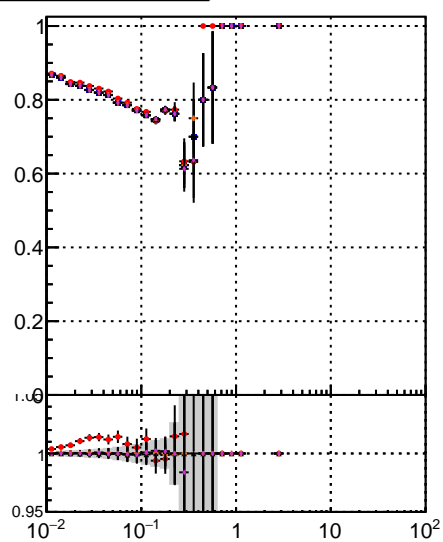

Fake rate vs vertpos**Duplicates Rate vs vertpos****Pileup rate vs vertpos**
Fake rate vs vertpos
 Legend:
 - blue circles: Orig/DQM_orig_MS
 - red stars: higherTriple/DQM_orig_MS
 - orange squares: detached/DQM_orig_MS
 - black triangles: higherTriple/DQM_orig_MS
**Fake rate vs. sim PV z****Duplicates Rate vs sim PV z****Pileup rate vs. sim PV z**