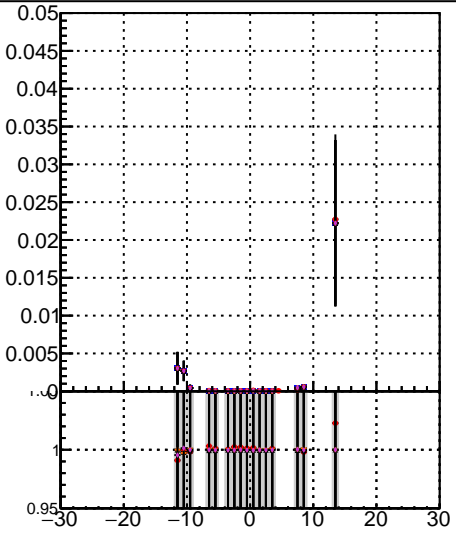

Fake rate vs vertpos**Duplicates Rate vs vertpos****Pileup rate vs vertpos**
Fake rate vs vertpos
 Legend:
 - blue circles: Orig/DQM_orig_MS
 - red stars: higherTriple/DQM_orig_MS
 - orange squares: detached/DQM_orig_MS
 - black triangles: higherTriple/DQM_orig_MS
**Fake rate vs. sim PV z****Duplicates Rate vs sim PV z****Pileup rate vs. sim PV z**