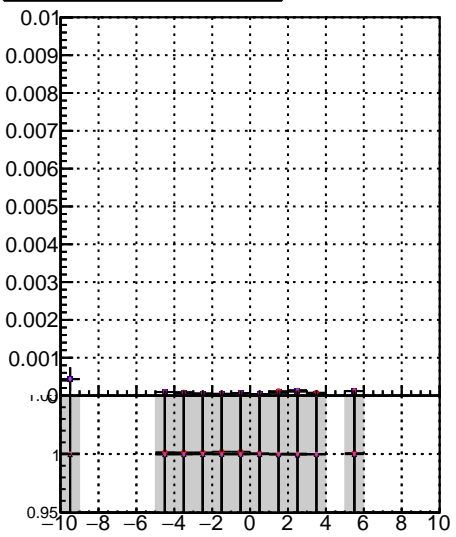

Fake rate vs vertpos**Duplicates Rate vs vertpos****Pileup rate vs vertpos**
Fake rate vs vertpos
 Legend:
 - blue circles: Orig/DQM_orig_MS
 - red stars: higherTriple/DQM_orig_MS
 - orange squares: detached/DQM_orig_MS
 - black triangles: higherTriple/DQM_orig_MS
**Fake rate vs. sim PV z****Duplicates Rate vs sim PV z****Pileup rate vs. sim PV z**