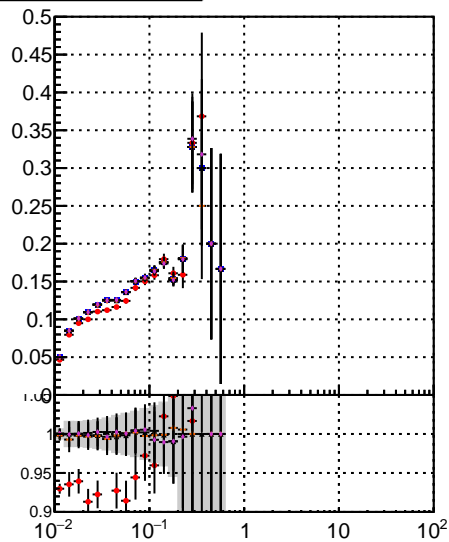

Fake rate vs vertpos**Duplicates Rate vs vertpos****Pileup rate vs vertpos**
Fake rate vs vertpos
 Legend:
 - blue circles: Orig/DQM_orig_MS
 - red stars: higherTriple/DQM_orig_MS
 - orange squares: detached/DQM_orig_MS
 - black triangles: higherTriple/DQM_orig_MS
**Fake rate vs. sim PV z****Duplicates Rate vs sim PV z****Pileup rate vs. sim PV z**