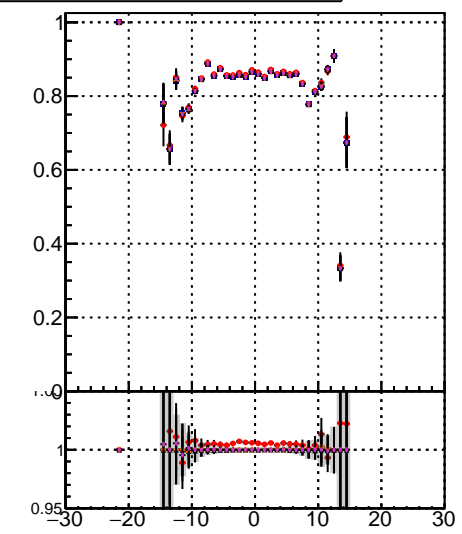

Fake rate vs vertpos**Duplicates Rate vs vertpos****Pileup rate vs vertpos**
Fake rate vs vertpos
 Legend:
 - blue circles: Orig/DQM_orig_MS
 - red stars: higherTriple/DQM_orig_MS
 - orange squares: detached/DQM_orig_MS
 - black triangles: higherTriple/DQM_orig_MS
**Fake rate vs. sim PV z****Duplicates Rate vs sim PV z****Pileup rate vs. sim PV z**