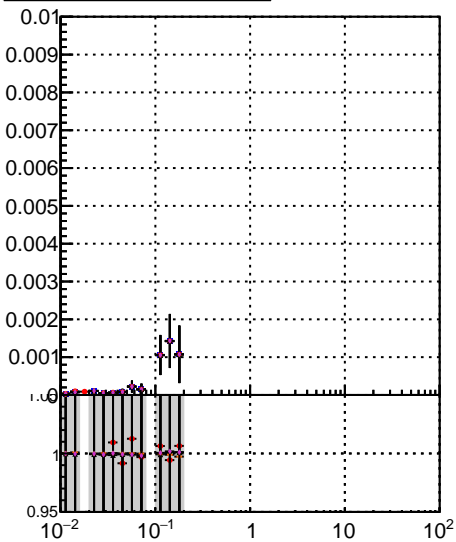

Fake rate vs vertpos**Duplicates Rate vs vertpos****Pileup rate vs vertpos**
Fake rate vs vertpos
 Legend:
 - blue circles: Orig/DQM_orig_MS
 - red stars: higherTriple/DQM_orig_MS
 - orange squares: detached/DQM_orig_MS
 - black triangles: higherTriple/DQM_orig_MS
**Fake rate vs. sim PV z****Duplicates Rate vs sim PV z****Pileup rate vs. sim PV z**