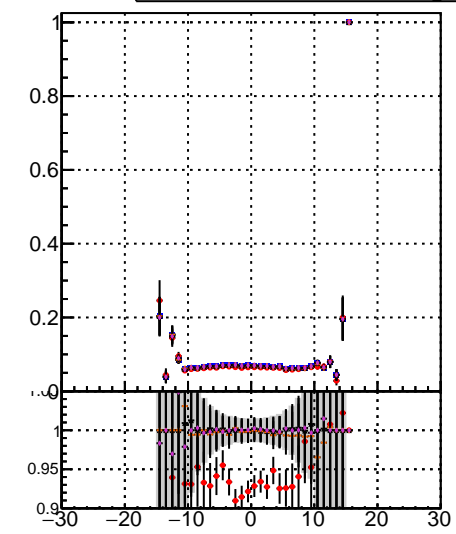

Fake rate vs vertpos**Duplicates Rate vs vertpos****Pileup rate vs vertpos**
Fake rate vs vertpos
 Legend:
 - blue circles: Orig/DQM_orig_MS
 - red stars: higherTriple/DQM_orig_MS
 - orange squares: detached/DQM_orig_MS
 - black triangles: higherTriple/DQM_orig_MS
**Fake rate vs. sim PV z****Duplicates Rate vs sim PV z****Pileup rate vs. sim PV z**