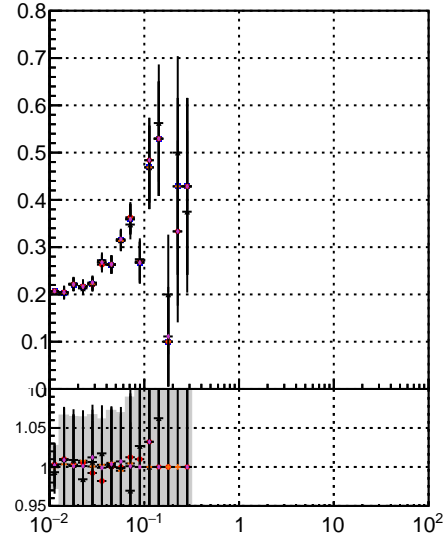

Fake rate vs vertpos**Duplicates Rate vs vertpos****Pileup rate vs vertpos**
Fake rate vs v
 Legend:
 - blue circle: Orig/DQM_orig_MS
 - red triangle: HigherTriple/DQM_orig_MS
 - orange diamond: detached/DQM_orig_MS
 - black square: detached/DQM_orig_MS
**Fake rate vs. sim PV z****Duplicates Rate vs sim PV z****Pileup rate vs. sim PV z**