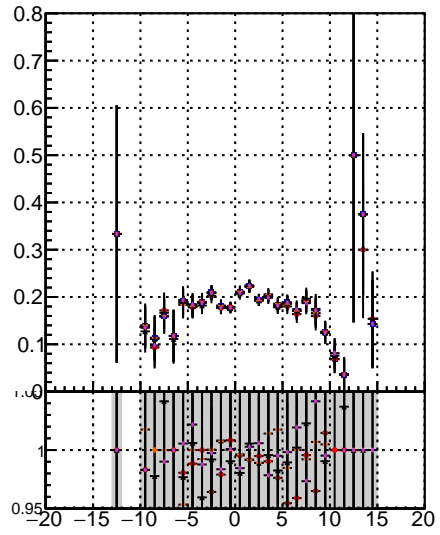

Fake rate vs vertpos**Duplicates Rate vs vertpos****Pileup rate vs vertpos**
Fake rate vs v
 Legend:
 - blue circle: Orig/DQM_orig_MS
 - red triangle: HigherTriple/DQM_orig_MS
 - orange diamond: detached/DQM_orig_MS
 - black square: detached/DQM_orig_MS
**Fake rate vs. sim PV z****Duplicates Rate vs sim PV z****Pileup rate vs. sim PV z**