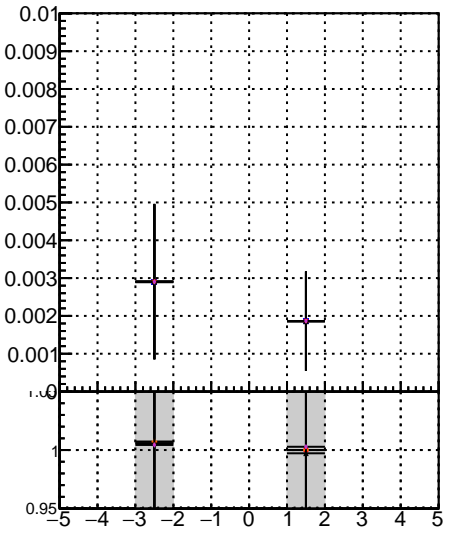

Fake rate vs vertpos**Duplicates Rate vs vertpos****Pileup rate vs vertpos**
Fake rate vs v
 Legend:
 - blue circle: Orig/DQM_orig_MS
 - red triangle: HigherTriple/DQM_orig_MS
 - orange diamond: detached/DQM_orig_MS
 - black square: detached/DQM_orig_MS
**Fake rate vs. sim PV z****Duplicates Rate vs sim PV z****Pileup rate vs. sim PV z**