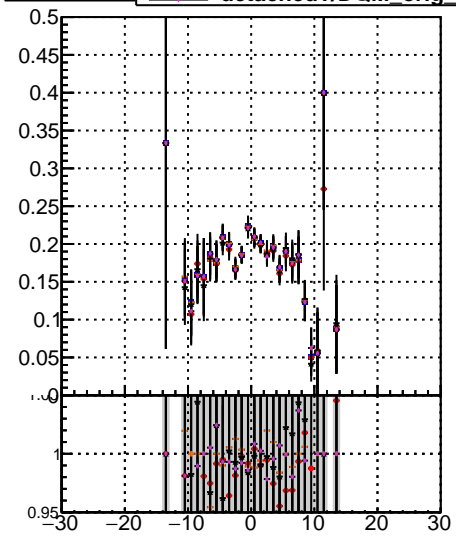

Fake rate vs vertpos**Duplicates Rate vs vertpos****Pileup rate vs vertpos**
Fake rate vs v
 Legend:
 - blue circle: Orig/DQM_orig_MS
 - red triangle: HigherTriple/DQM_orig_MS
 - orange diamond: detached/DQM_orig_MS
 - black square: detached/DQM_orig_MS
**Fake rate vs. sim PV z****Duplicates Rate vs sim PV z****Pileup rate vs. sim PV z**