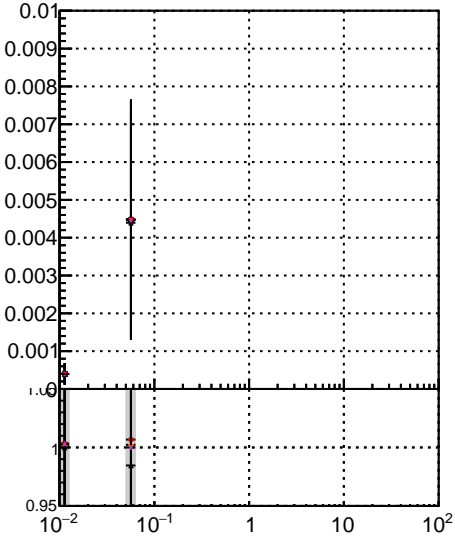

Fake rate vs vertpos**Duplicates Rate vs vertpos****Pileup rate vs vertpos**
Fake rate vs v
 Legend:
 - blue circle: Orig/DQM_orig_MS
 - red triangle: HigherTriple/DQM_orig_MS
 - orange diamond: detached/DQM_orig_MS
 - black square: detached/DQM_orig_MS
**Fake rate vs. sim PV z****Duplicates Rate vs sim PV z****Pileup rate vs. sim PV z**