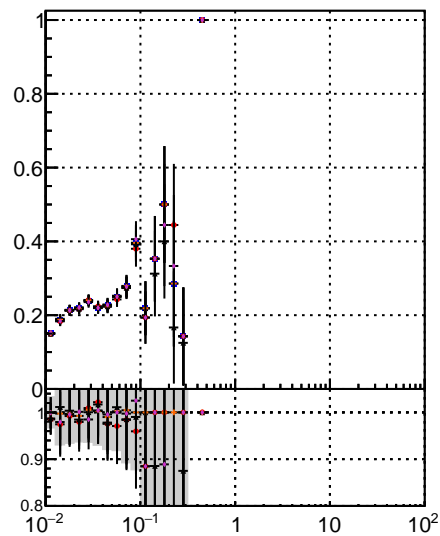

Fake rate vs vertpos**Duplicates Rate vs vertpos****Pileup rate vs vertpos**
Fake rate vs v
 Legend:
 - blue circle: Orig/DQM_orig_MS
 - red triangle: HigherTriple/DQM_orig_MS
 - orange diamond: detached/DQM_orig_MS
 - black square: detached/DQM_orig_MS
**Fake rate vs. sim PV z****Duplicates Rate vs sim PV z****Pileup rate vs. sim PV z**