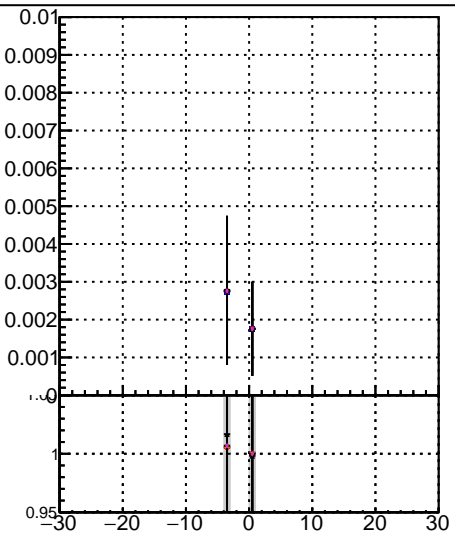

Fake rate vs vertpos**Duplicates Rate vs vertpos****Pileup rate vs vertpos**
Fake rate vs v
 Legend:
 - blue circle: Orig/DQM_orig_MS
 - red triangle: HigherTriple/DQM_orig_MS
 - orange diamond: detached/DQM_orig_MS
 - black square: detached/DQM_orig_MS
**Fake rate vs. sim PV z****Duplicates Rate vs sim PV z****Pileup rate vs. sim PV z**