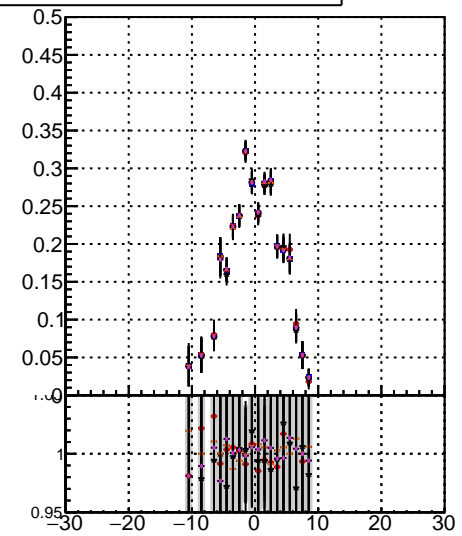

Fake rate vs vertpos**Duplicates Rate vs vertpos****Pileup rate vs vertpos**
Fake rate vs v
 Legend:
 - blue circle: Orig/DQM_orig_MS
 - red triangle: HigherTriple/DQM_orig_MS
 - orange diamond: detached/DQM_orig_MS
 - black square: detached/DQM_orig_MS
**Fake rate vs. sim PV z****Duplicates Rate vs sim PV z****Pileup rate vs. sim PV z**