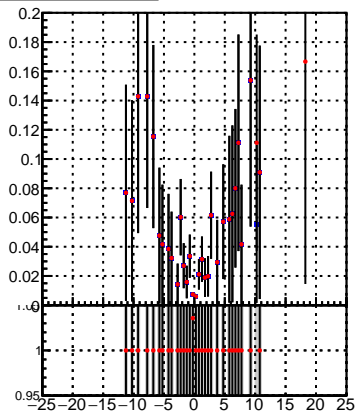

Efficiency vs Dxy(PV)

Efficiency vs Dxy(PV)

Efficiency vs Dz(PV)

Efficiency vs Dz(PV)

Legend:
- /data2/legianni/BDT-vs-DNN/real-BDT/CMSSW_13_0_0_pre4/src/DQM_mkFit_time
- DQM_TT_mkFit-DQM_time_mod