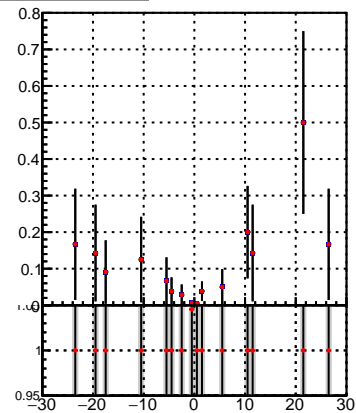

Efficiency vs Dxy(PV)

Efficiency vs Dxy(PV)

Efficiency vs Dz(PV)

Efficiency vs Dz(PV)

Legend:
- /data2/legianni/BDT-vs-DNN/real-BDT/CMSSW_13_0_0_pre4/src/DQM_mkFit_time
- DQM_TT_mkFit-DQM_time_mod