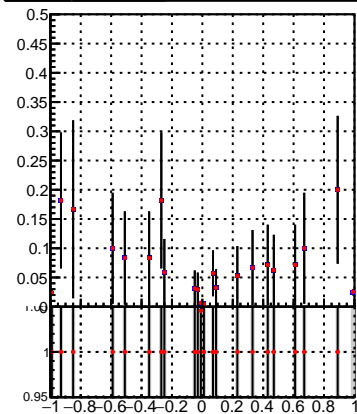

Efficiency vs Dxy(PV)

Efficiency vs Dxy(PV)

Efficiency vs Dz(PV)

Efficiency vs Dz(PV)

Legend:
- /data2/legianni/BDT-vs-DNN/real-BDT/CMSSW_13_0_0_pre4/src/DQM_mkFit_time
- DQM_TT_mkFit-DQM_time_mod