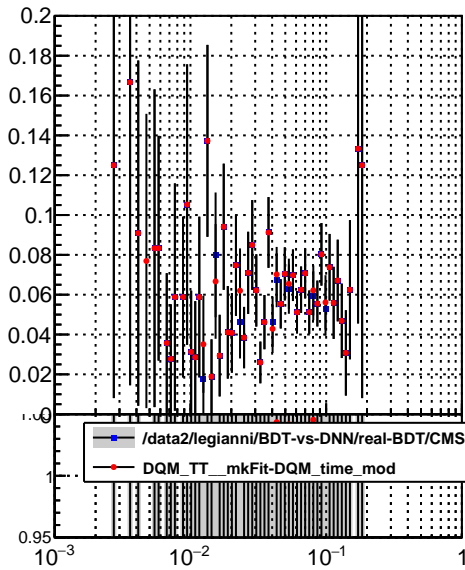

Efficiency vs dr

`/data2/legianni/BDT-vs-DNN/real-BDT/CMSSW_13_0_0_pre4/src/DQM_mkFit_time`
`DQM_TT_mkFit-DQM_time_mod`

Efficiency vs dr (track,jet)

Efficiency vs pu