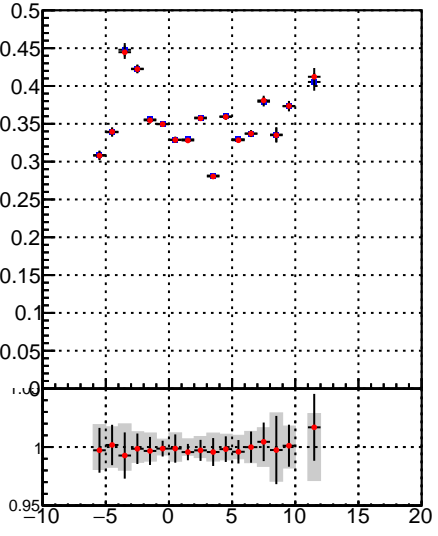

Fake rate vs vertpos

Duplicates Rate vs vertpos

Pileup rate vs vertpos

Legend:
 - Blue square: /data2/legianni/BDT-vs-DNN/real-BDT/CMSSW_13_0_0_pre4/src/DQM_mkFit_time
 - Red diamond: DQM_TT_mkFit-DQM_time_mod

Fake rate vs v

Fake rate vs. sim PV z

Duplicates Rate vs sim PV z

Pileup rate vs. sim PV z