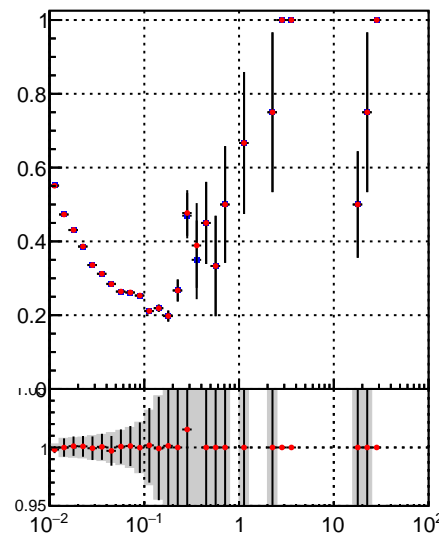

Fake rate vs vertpos

Duplicates Rate vs vertpos

Pileup rate vs vertpos

Legend:
 - Blue square: /data2/legianni/BDT-vs-DNN/real-BDT/CMSSW_13_0_0_pre4/src/DQM_mkFit_time
 - Red diamond: DQM_TT_mkFit-DQM_time_mod

Fake rate vs v

Fake rate vs. sim PV z

Duplicates Rate vs sim PV z

Pileup rate vs. sim PV z