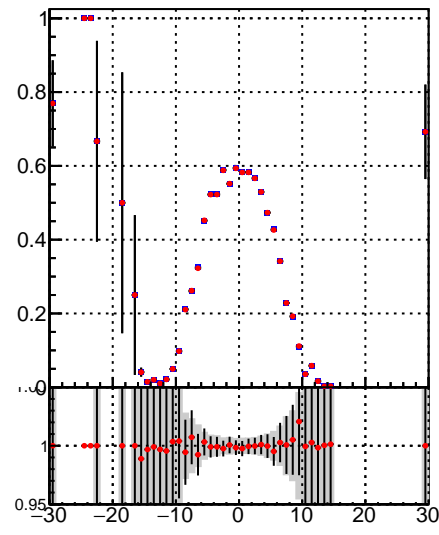

Fake rate vs vertpos

Duplicates Rate vs vertpos

Pileup rate vs vertpos

Legend:
 - Blue square: /data2/legianni/BDT-vs-DNN/real-BDT/CMSSW_13_0_0_pre4/src/DQM_mkFit_time
 - Red diamond: DQM_TT_mkFit-DQM_time_mod

Fake rate vs v

Fake rate vs. sim PV z

Duplicates Rate vs sim PV z

Pileup rate vs. sim PV z