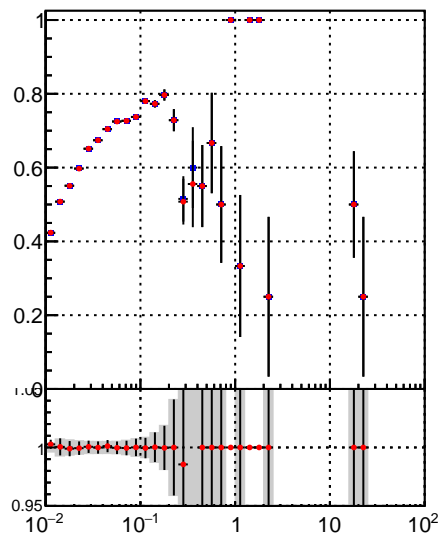

Fake rate vs vertpos

Duplicates Rate vs vertpos

Pileup rate vs vertpos

Legend:
 - Blue square: /data2/legianni/BDT-vs-DNN/real-BDT/CMSSW_13_0_0_pre4/src/DQM_mkFit_time
 - Red diamond: DQM_TT_mkFit-DQM_time_mod

Fake rate vs v

Fake rate vs. sim PV z

Duplicates Rate vs sim PV z

Pileup rate vs. sim PV z