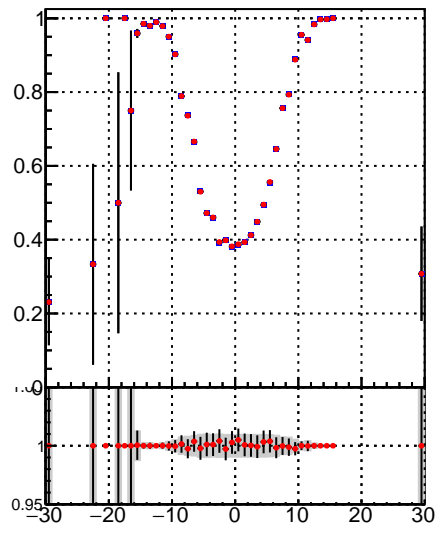

Fake rate vs vertpos

Duplicates Rate vs vertpos

Pileup rate vs vertpos

Legend:
 - Blue square: /data2/legianni/BDT-vs-DNN/real-BDT/CMSSW_13_0_0_pre4/src/DQM_mkFit_time
 - Red diamond: DQM_TT_mkFit-DQM_time_mod

Fake rate vs v

Fake rate vs. sim PV z

Duplicates Rate vs sim PV z

Pileup rate vs. sim PV z