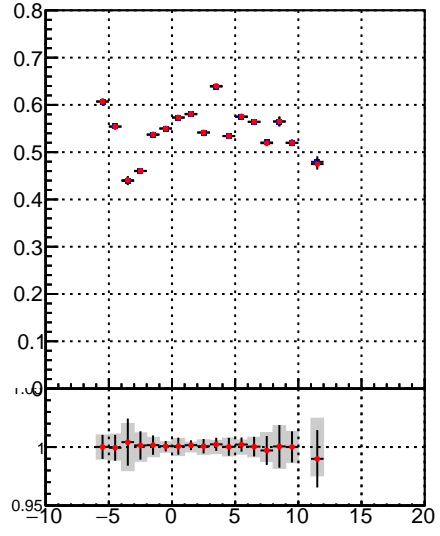

Fake rate vs vertpos

Duplicates Rate vs vertpos

Pileup rate vs vertpos

Legend:
 - Blue square: /data2/legianni/BDT-vs-DNN/real-BDT/CMSSW_13_0_0_pre4/src/DQM_mkFit_time
 - Red diamond: DQM_TT_mkFit-DQM_time_mod

Fake rate vs v

Fake rate vs. sim PV z

Duplicates Rate vs sim PV z

Pileup rate vs. sim PV z