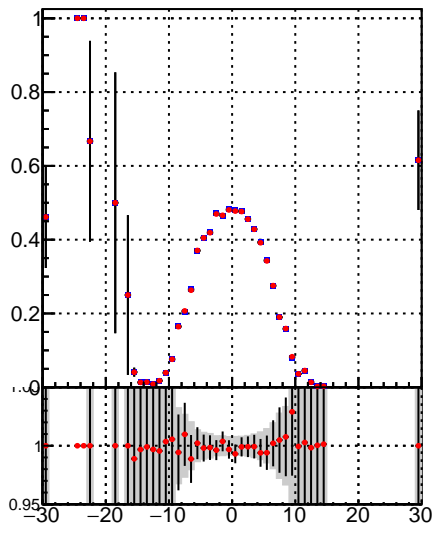

Fake rate vs vertpos

Duplicates Rate vs vertpos

Pileup rate vs vertpos

Legend:
 - Blue square: /data2/legianni/BDT-vs-DNN/real-BDT/CMSSW_13_0_0_pre4/src/DQM_mkFit_time
 - Red diamond: DQM_TT_mkFit-DQM_time_mod

Fake rate vs v

Fake rate vs. sim PV z

Duplicates Rate vs sim PV z

Pileup rate vs. sim PV z