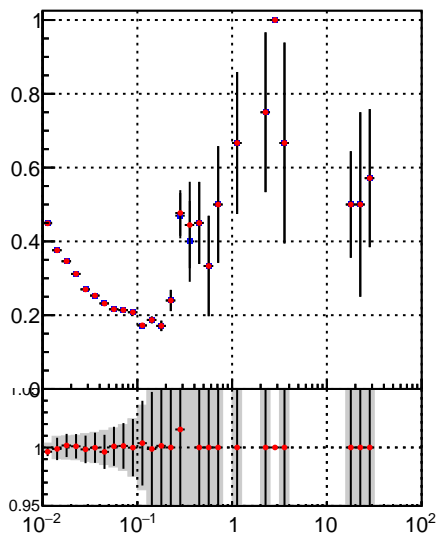

Fake rate vs vertpos

Duplicates Rate vs vertpos

Pileup rate vs vertpos

Legend:
 - Blue square: /data2/legianni/BDT-vs-DNN/real-BDT/CMSSW_13_0_0_pre4/src/DQM_mkFit_time
 - Red diamond: DQM_TT_mkFit-DQM_time_mod

Fake rate vs v

Fake rate vs. sim PV z

Duplicates Rate vs sim PV z

Pileup rate vs. sim PV z