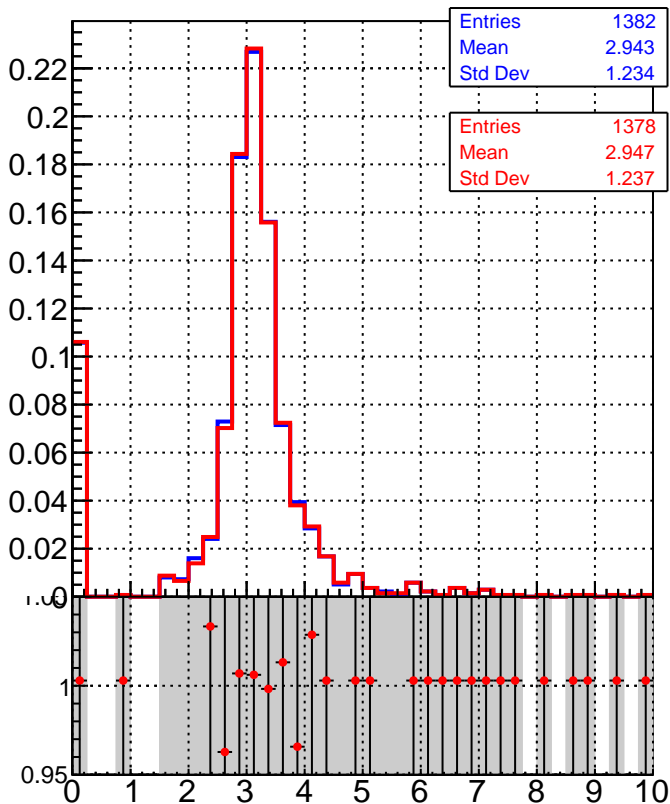

dE/dx estimator 1

dE/dx estimator 2

■ /data2/legianni/BDT-vs-DNN/real-BDT/CMSSW_13_0_0_pre4/src/DQM_mkFit_time
● DQM_TT_mkFit-DQM_time_mod