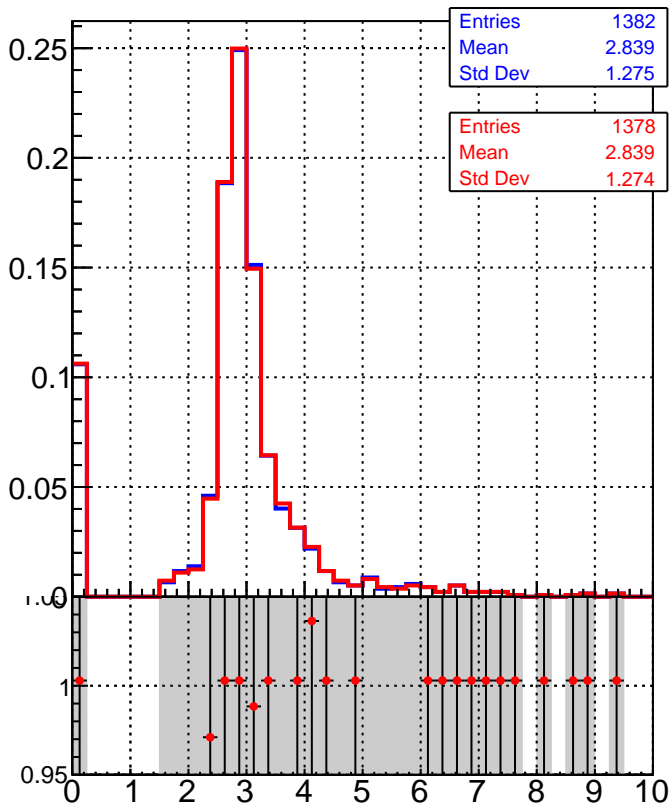

dE/dx estimator 1

dE/dx estimator 2

■ /data2/legianni/BDT-vs-DNN/real-BDT/CMSSW_13_0_0_pre4/src/DQM_mkFit_time
● DQM_TT_mkFit-DQM_time_mod