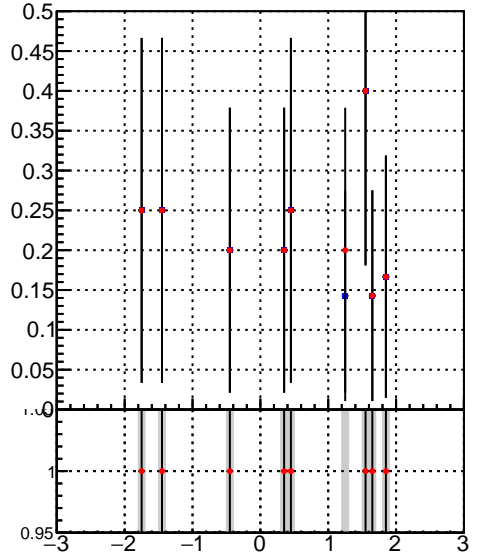

fake+duplicates vs p_T 

—■— /data2/legianni/BDT-vs-DNN/real-BDT/CMSSW_13_0_0_pre4/src/DQM_mkFit_time
—●— DQM_TT_mkFit-DQM_time_mod

**fake+duplicates vs ϕ** 