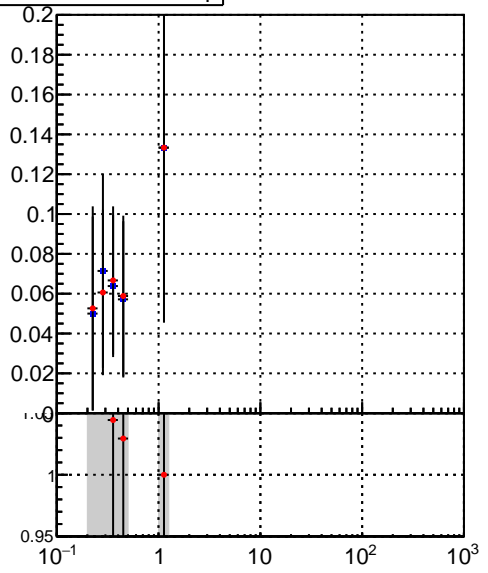

fake+duplicates vs p_T 

—■— /data2/legianni/BDT-vs-DNN/real-BDT/CMSSW_13_0_0_pre4/src/DQM_mkFit_time
—●— DQM_TT_mkFit-DQM_time_mod

**fake+duplicates vs ϕ** 