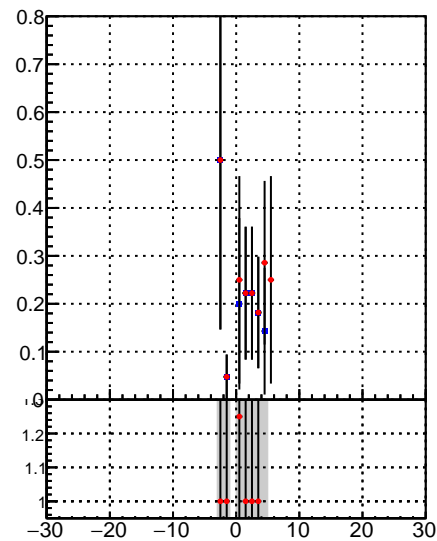

Fake rate vs dxy

Duplicates Rate vs Dxy

Pileup rate vs dxy

Fake rate vs d

—●— /data2/legianni/BDT-vs-DNN/real-BDT/CMSSW_13_0_0_pre4/src/DQM_mkFit_time
—●— DQM_TT_mkFit-DQM_time_mod

Fake rate vs d