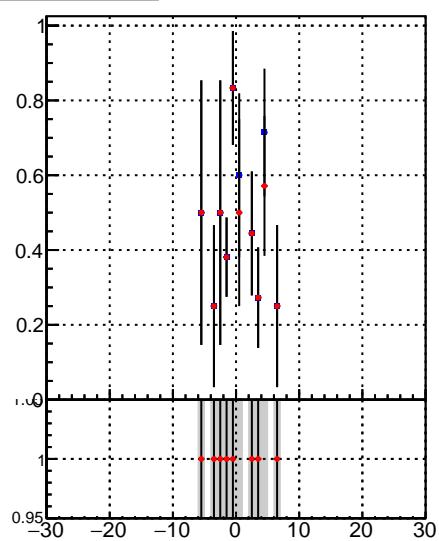

Fake rate vs dxy

Duplicates Rate vs Dxy

Pileup rate vs dxy

Fake rate vs d

—●— /data2/legianni/BDT-vs-DNN/real-BDT/CMSSW_13_0_0_pre4/src/DQM_mkFit_time
—●— DQM_TT_mkFit-DQM_time_mod

Fake rate vs d