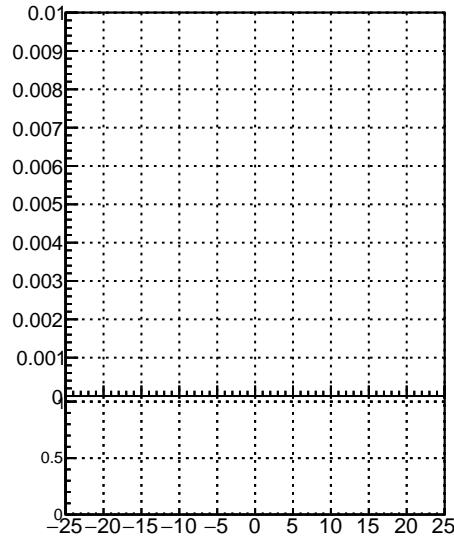

Fake rate vs dxy**Duplicates Rate vs Dxy****Pileup rate vs dxy**
Fake rate vs d

- /data2/legianni/BDT-vs-DNN/real-BDT/CMSSW_13_0_0_pre4/src/DQM_mkFit_time
- DQM_TT_mkFit-DQM_time_mod