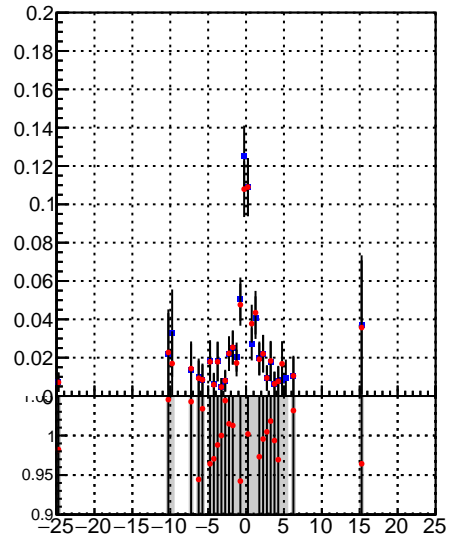

Fake rate vs dxy**Duplicates Rate vs Dxy****Pileup rate vs dxy**
Fake rate vs d

- /data2/legianni/BDT-vs-DNN/real-BDT/CMSSW_13_0_0_pre4/src/DQM_mkFit_time
- DQM_TT_mkFit-DQM_time_mod