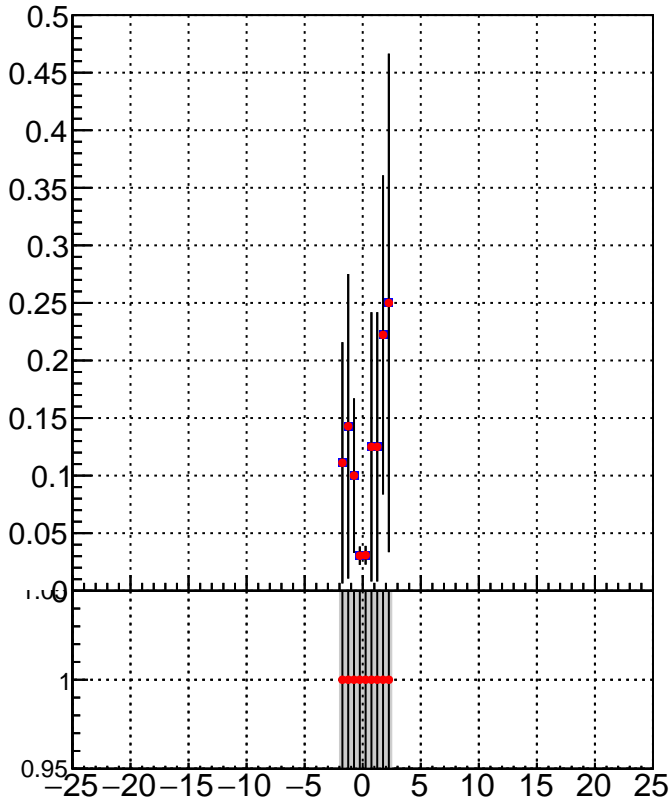

Efficiency vs Dxy

Efficiency vs Dz

 `/data2/legianni/BDT-vs-DNN/real-BDT/CMSSW_13_0_0_pre4/src/DQM_mkFit_time`
`DQM_TT_mkFit-DQM_time_mod`