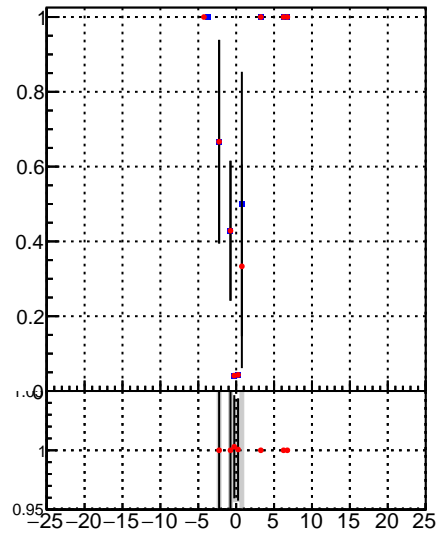

Fake rate vs dxy

Duplicates Rate vs Dxy

Pileup rate vs dxy

Fake rate vs d

Legend for the second row of plots:

- Blue circle: /data2/legianni/BDT-vs-DNN/real-BDT/CMSSW_13_0_0_pre4/src/DQM_mkFit_time
- Red square: DQM_TT_mkFit-DQM_time_mod