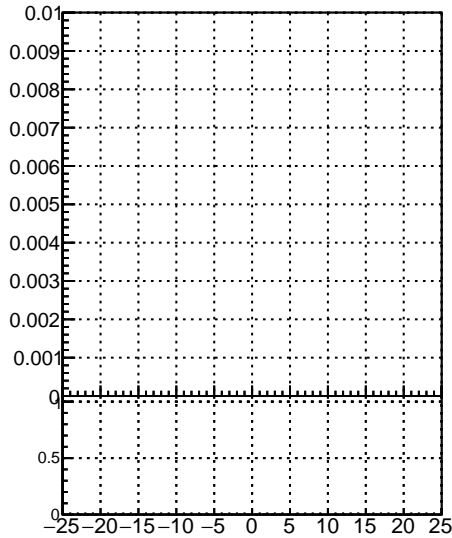

Fake rate vs dxy

Duplicates Rate vs Dxy

Pileup rate vs dxy

Fake rate vs d

Legend for the second row of plots:

- Blue circle: /data2/legianni/BDT-vs-DNN/real-BDT/CMSSW_13_0_0_pre4/src/DQM_mkFit_time
- Red square: DQM_TT_mkFit-DQM_time_mod