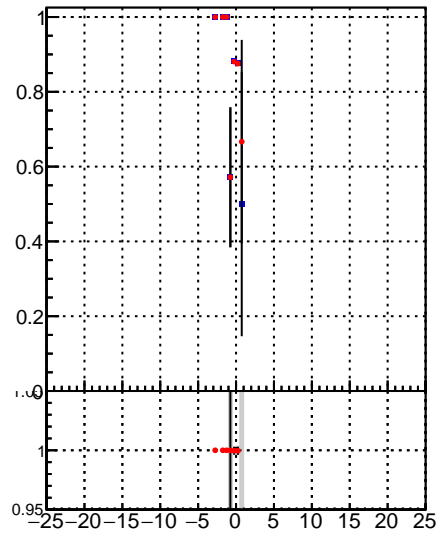

Fake rate vs dxy

Duplicates Rate vs Dxy

Pileup rate vs dxy

Fake rate vs d

Legend for the second row of plots:

- Blue circle: /data2/legianni/BDT-vs-DNN/real-BDT/CMSSW_13_0_0_pre4/src/DQM_mkFit_time
- Red square: DQM_TT_mkFit-DQM_time_mod