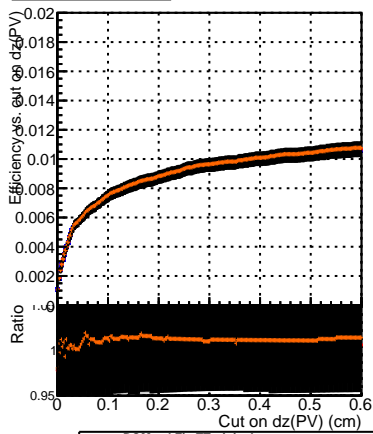

Efficiency vs. dz (PV)

Efficiency (tracking eff factorized out) vs. dz (PV)

Fake rate

- DQM_mkFit_TToriginal
- DQM_mkFit_TTNEW50
- DQM_mkFit_TTNEW50-chi2
- DQM_mkFit_TTNEW50-dpdq