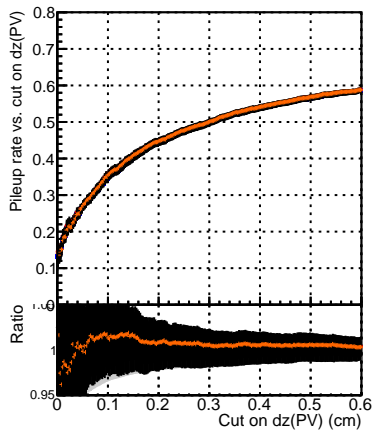

Efficiency vs. dz (PV)

Efficiency (tracking eff factorized out) vs. dz (PV)

Fake rate

- DQM_mkFit_TToriginal
- DQM_mkFit_TTNEW50
- DQM_mkFit_TTNEW50-chi2
- DQM_mkFit_TTNEW50-dpdq