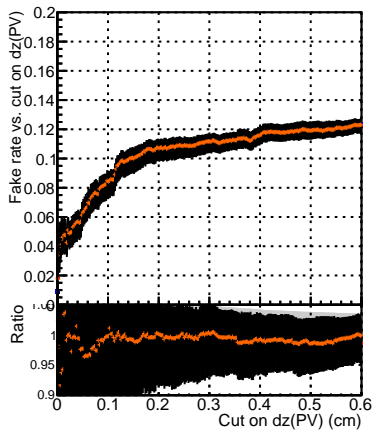

Efficiency vs. dz (PV)

Efficiency (tracking eff factorized out) vs. dz (PV)

Fake rate

- DQM_mkFit_TToriginal
- DQM_mkFit_TTNEW50
- DQM_mkFit_TTNEW50-chi2
- DQM_mkFit_TTNEW50-dpdq