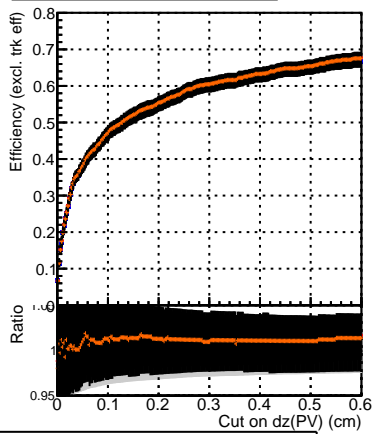

Efficiency vs. dz (PV)

Efficiency (tracking eff factorized out) vs. dz (PV)

Fake rate

- DQM_mkFit_TToriginal
- DQM_mkFit_TTNEW50
- DQM_mkFit_TTNEW50-chi2
- DQM_mkFit_TTNEW50-dpdq