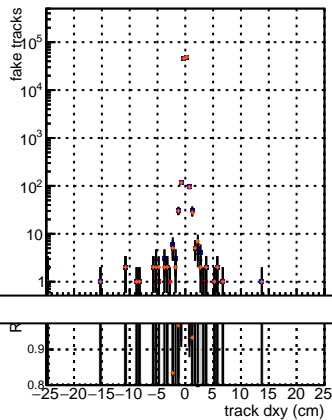

N of reco track vs dxy

N of associated (recoToSim) tracks vs dxy

N of associated (recoToSim) looper tracks vs dxy

N of reco track vs dz

N of associated (recoToSim) tracks vs dz

N of associated (recoToSim) looper tracks vs dz