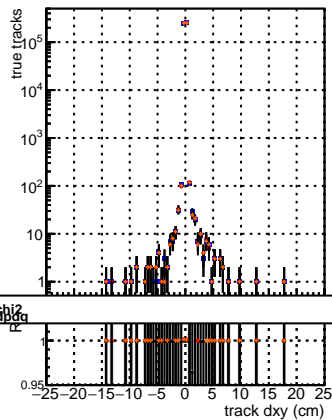

N of reco track vs dxy

N of associated (recoToSim) tracks vs dxy

N of associated (recoToSim) looper tracks vs dxy

N of reco track vs dz

N of associated (recoToSim) tracks vs dz

N of associated (recoToSim) looper tracks vs dz