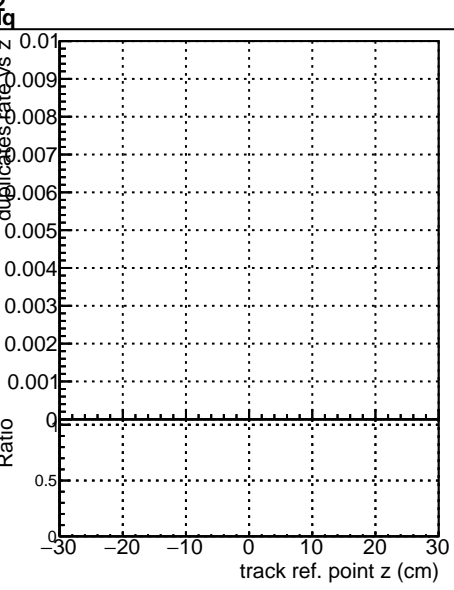

Fake rate vs vertpos

Duplicates Rate vs vertpos

Pileup rate vs vertpos

—•— DQM mkFit TToriginal
—•— DQM mkFit TTNEW50_chi2
—•— DQM mkFit TTNEW50_apdq

Fake rate vs v

Fake rate vs. sim PV z

Duplicates Rate vs sim PV z

Pileup rate vs. sim PV z