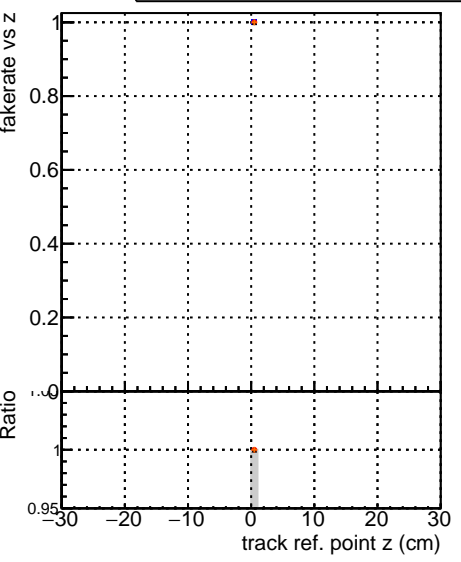

Fake rate vs vertpos

Duplicates Rate vs vertpos

Pileup rate vs vertpos

—•— DQM mkFit TToriginal
—•— DQM mkFit TTNEW50_chi2
—•— DQM mkFit TTNEW50_apdq

Fake rate vs v

Fake rate vs. sim PV z

Duplicates Rate vs sim PV z

Pileup rate vs. sim PV z