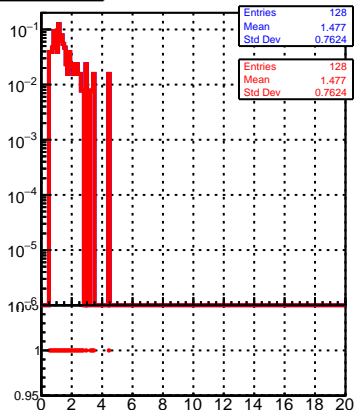

normalized χ^2 **normalized χ^2 probability**

— /data2/legianni/JSON-bkwd-fwd/no-modif/CMSSW_13_0_X_2023-01-24-1100/src/DQM_original
— DQM_modified