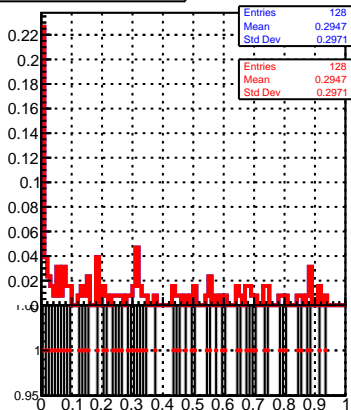

normalized χ^2 **normalized χ^2 probability**

— /data2/legianni/JSON-bkwd-fwd/no-modif/CMSSW_13_0_X_2023-01-24-1100/src/DQM_original
— DQM_modified