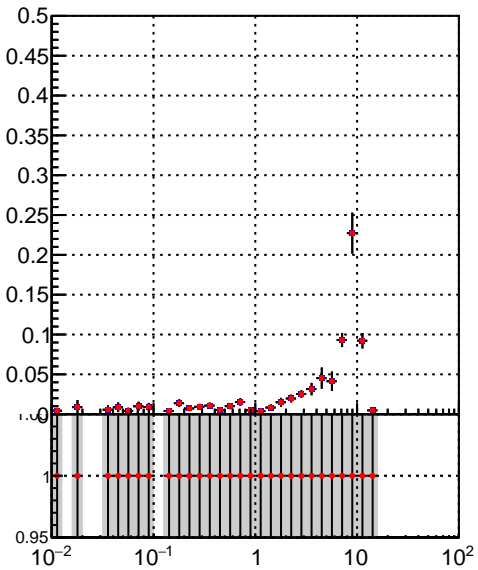

Efficiency vs vertpos**fake+duplicates vs vert r**

■ /data2/legianni/JSON-bkwd-fwd/no-modif/CMSW_13_0_X_2023-01-24-1100/src/DQM_original
● DQM_modified

Efficiency**Efficiency vs. sim PV z****fake+duplicates vs Sim. PV z**