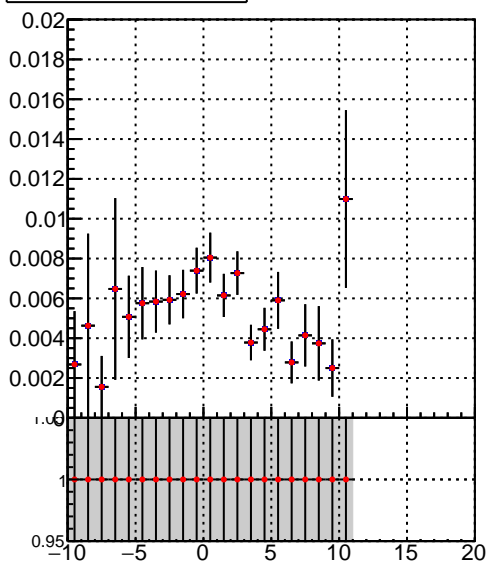

Efficiency vs vertpos**fake+duplicates vs vert r**

■ /data2/legianni/JSON-bkwd-fwd/no-modif/CMSW_13_0_X_2023-01-24-1100/src/DQM_original
● DQM_modified

Efficiency**Efficiency vs. sim PV z****fake+duplicates vs Sim. PV z**