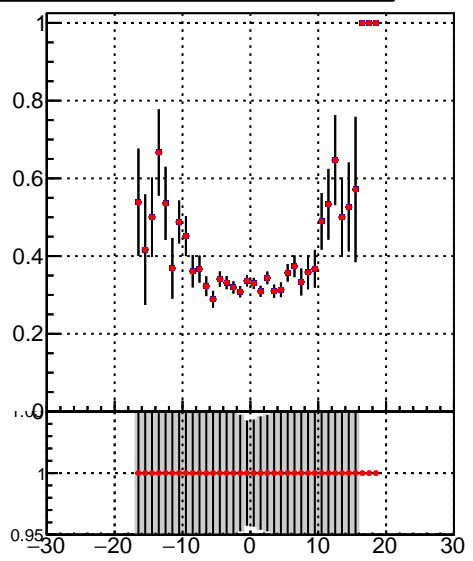

Efficiency vs vertpos**fake+duplicates vs vert r**

■ /data2/legianni/JSON-bkwd-fwd/no-modif/CMSW_13_0_X_2023-01-24-1100/src/DQM_original
● DQM_modified

Efficiency**Efficiency vs. sim PV z****fake+duplicates vs Sim. PV z**