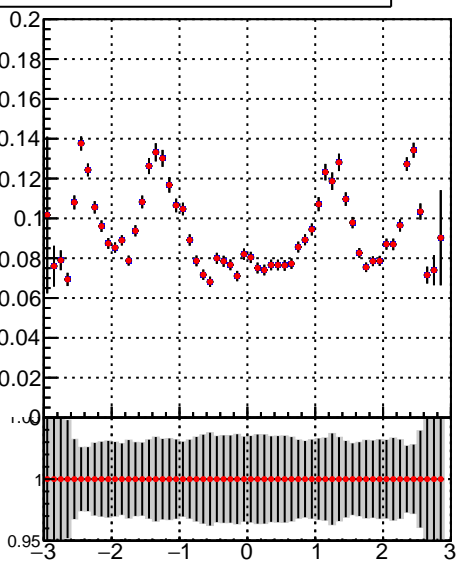

Efficiency vs  $p_T$ fake+duplicates vs  $p_T$ 

— /data2/legianni/JSON-bkwd-fwd/no-modif/CMSW\_13\_0\_X\_2023-01-24-1100/src/DQM\_original  
 —•— DQM\_modified

Efficiency vs  $\phi$ fake+duplicates vs  $\phi$ 