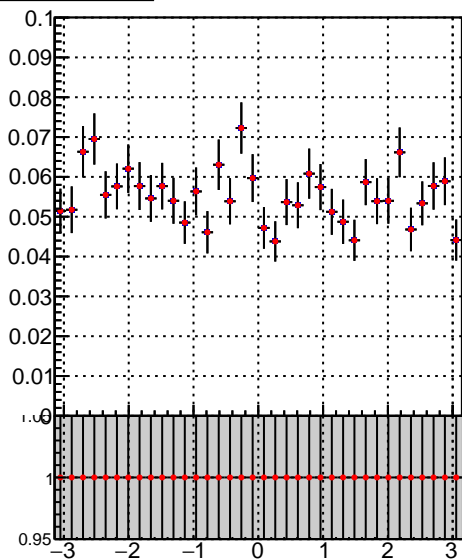

Efficiency vs  $p_T$ fake+duplicates vs  $p_T$ 

— /data2/legianni/JSON-bkwd-fwd/no-modif/CMSW\_13\_0\_X\_2023-01-24-1100/src/DQM\_original  
 —•— DQM\_modified

Efficiency vs  $\phi$ fake+duplicates vs  $\phi$ 