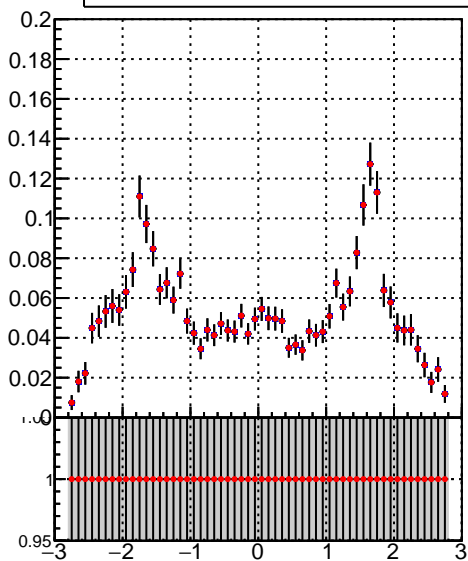

Efficiency vs  $p_T$ fake+duplicates vs  $p_T$ 

— /data2/legianni/JSON-bkwd-fwd/no-modif/CMSW\_13\_0\_X\_2023-01-24-1100/src/DQM\_original  
 —•— DQM\_modified

Efficiency vs  $\phi$ fake+duplicates vs  $\phi$ 