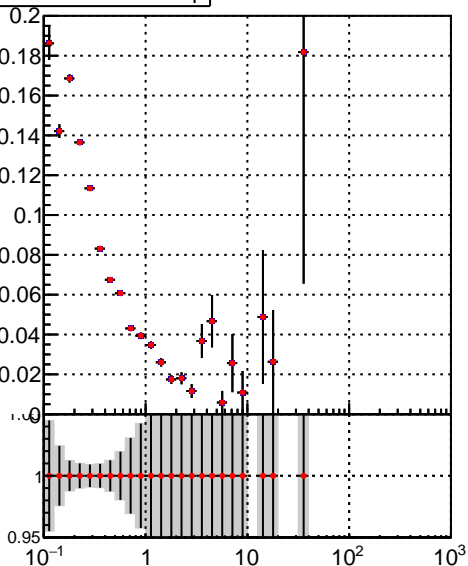

Efficiency vs  $p_T$ fake+duplicates vs  $p_T$ 

— /data2/legianni/JSON-bkwd-fwd/no-modif/CMSW\_13\_0\_X\_2023-01-24-1100/src/DQM\_original  
 —•— DQM\_modified

Efficiency vs  $\phi$ fake+duplicates vs  $\phi$ 