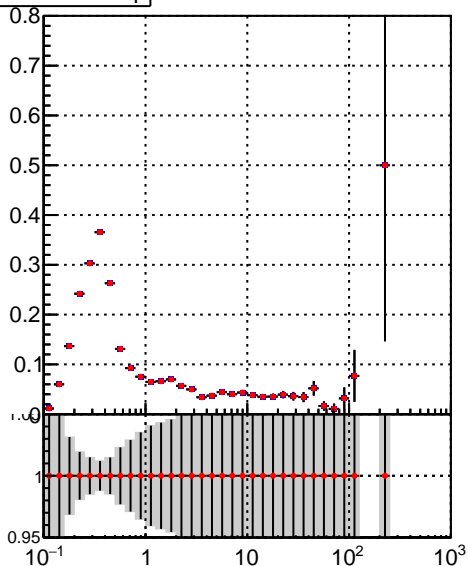

Efficiency vs  $p_T$ fake+duplicates vs  $p_T$ 

— /data2/legianni/JSON-bkwd-fwd/no-modif/CMSW\_13\_0\_X\_2023-01-24-1100/src/DQM\_original  
 —•— DQM\_modified

Efficiency vs  $\phi$ fake+duplicates vs  $\phi$ 