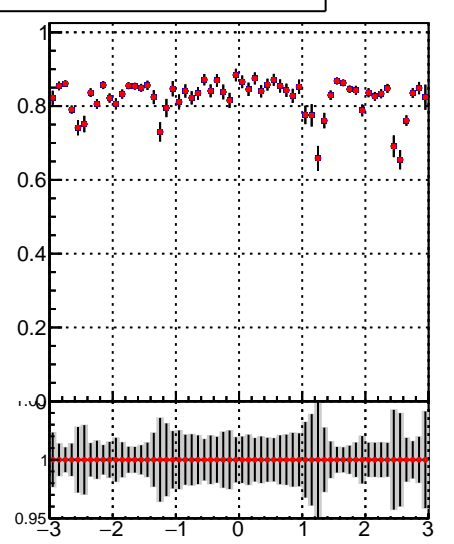

Fake rate vs p_T **Duplicates Rate vs p_T** **Pileup rate vs p_T** 

—●— /data2/legianni/JSON-bkwd-fwd/no-modif/CMSSW_13_0_X_2023-01-24-1100/src/DQM_original
—●— DQM_modified

**Fake rate vs ϕ** **Duplicates Rate vs ϕ** **Pileup rate vs ϕ** 