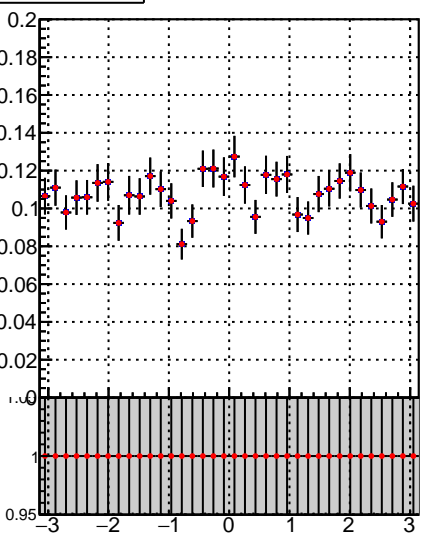

Fake rate vs p_T **Duplicates Rate vs p_T** **Pileup rate vs p_T** 

—●— /data2/legianni/JSON-bkwd-fwd/no-modif/CMSSW_13_0_X_2023-01-24-1100/src/DQM_original
—●— DQM_modified

**Fake rate vs ϕ** **Duplicates Rate vs ϕ** **Pileup rate vs ϕ** 