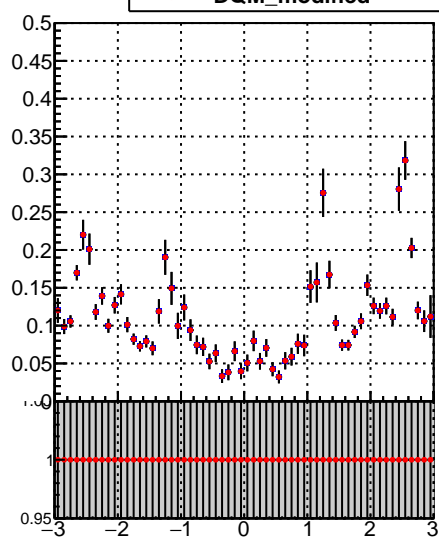

Fake rate vs p_T **Duplicates Rate vs p_T** **Pileup rate vs p_T** 

—●— /data2/legianni/JSON-bkwd-fwd/no-modif/CMSSW_13_0_X_2023-01-24-1100/src/DQM_original
—●— DQM_modified

**Fake rate vs ϕ** **Duplicates Rate vs ϕ** **Pileup rate vs ϕ** 