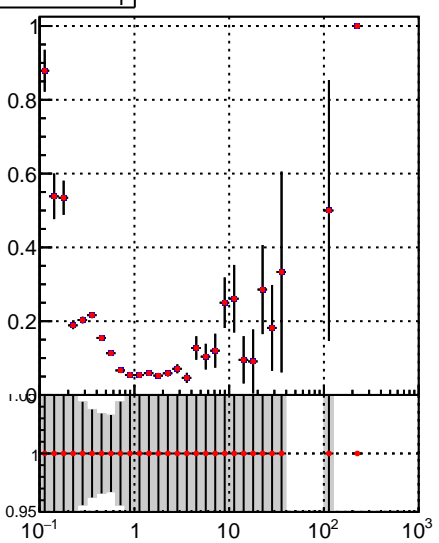

Fake rate vs p_T **Duplicates Rate vs p_T** **Pileup rate vs p_T** 

—●— /data2/legianni/JSON-bkwd-fwd/no-modif/CMSSW_13_0_X_2023-01-24-1100/src/DQM_original
—●— DQM_modified

**Fake rate vs ϕ** **Duplicates Rate vs ϕ** **Pileup rate vs ϕ** 