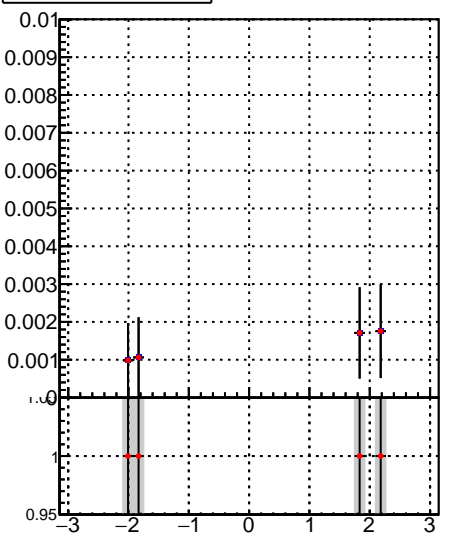

Fake rate vs p_T **Duplicates Rate vs p_T** **Pileup rate vs p_T** 

—●— /data2/legianni/JSON-bkwd-fwd/no-modif/CMSSW_13_0_X_2023-01-24-1100/src/DQM_original
—●— DQM_modified

**Fake rate vs ϕ** **Duplicates Rate vs ϕ** **Pileup rate vs ϕ** 