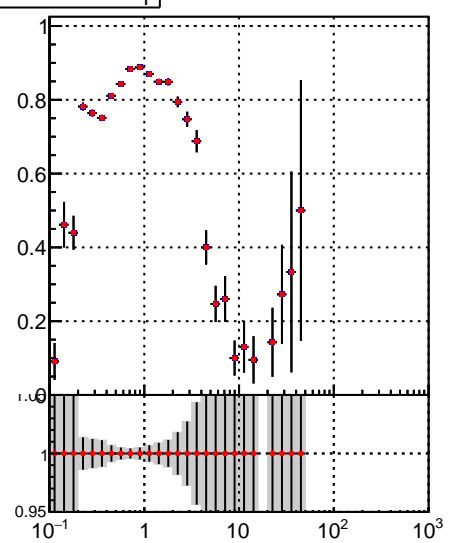

Fake rate vs p_T **Duplicates Rate vs p_T** **Pileup rate vs p_T** 

—●— /data2/legianni/JSON-bkwd-fwd/no-modif/CMSSW_13_0_X_2023-01-24-1100/src/DQM_original
—●— DQM_modified

**Fake rate vs ϕ** **Duplicates Rate vs ϕ** **Pileup rate vs ϕ** 