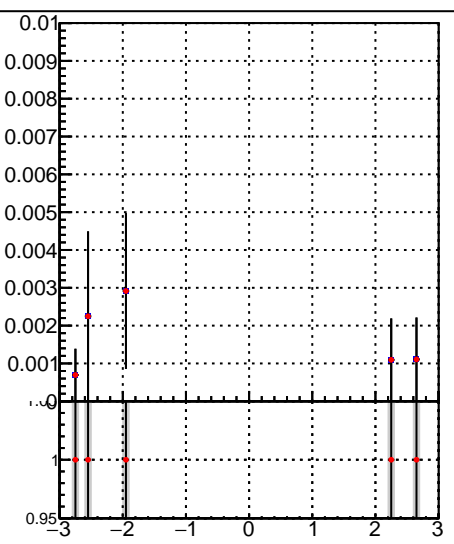

Fake rate vs p_T **Duplicates Rate vs p_T** **Pileup rate vs p_T** 

—●— /data2/legianni/JSON-bkwd-fwd/no-modif/CMSSW_13_0_X_2023-01-24-1100/src/DQM_original
—●— DQM_modified

**Fake rate vs ϕ** **Duplicates Rate vs ϕ** **Pileup rate vs ϕ** 