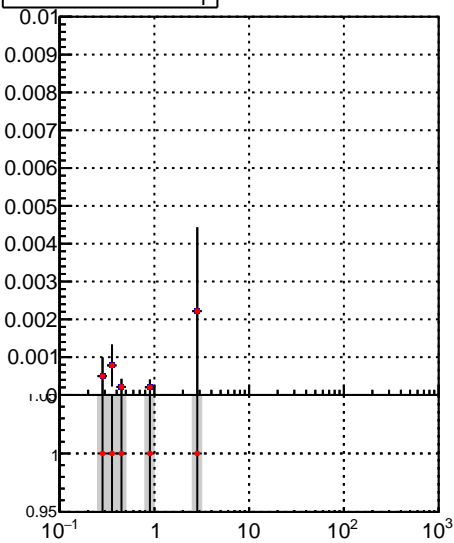

Fake rate vs p_T **Duplicates Rate vs p_T** **Pileup rate vs p_T** 

—●— /data2/legianni/JSON-bkwd-fwd/no-modif/CMSSW_13_0_X_2023-01-24-1100/src/DQM_original
—●— DQM_modified

**Fake rate vs ϕ** **Duplicates Rate vs ϕ** **Pileup rate vs ϕ** 