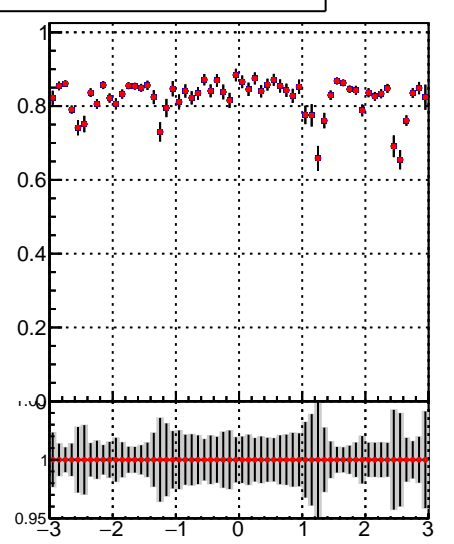

Fake rate vs p_T **Duplicates Rate vs p_T** **Pileup rate vs p_T** 

—• /data2/legianni/JSON-bkwd-fwd/no-modif/CMSSW_13_0_X_2023-01-24-1100/src/DQM_original
—• DQM_modified

**Fake rate vs ϕ** **Duplicates Rate vs ϕ** **Pileup rate vs ϕ** 