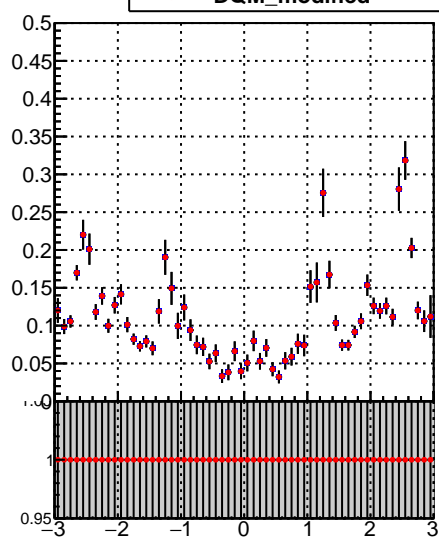

Fake rate vs p_T **Duplicates Rate vs p_T** **Pileup rate vs p_T** 

—• /data2/legianni/JSON-bkwd-fwd/no-modif/CMSSW_13_0_X_2023-01-24-1100/src/DQM_original
—• DQM_modified

**Fake rate vs ϕ** **Duplicates Rate vs ϕ** **Pileup rate vs ϕ** 