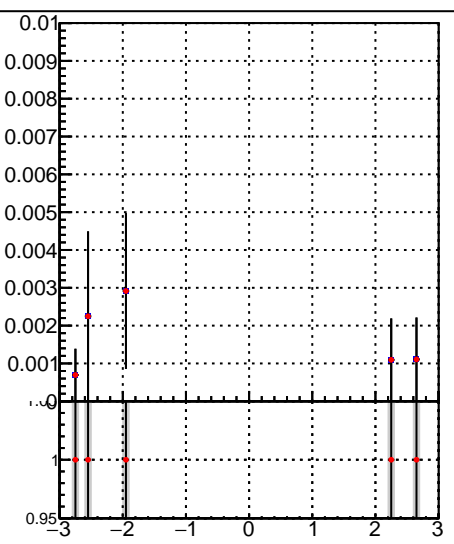

Fake rate vs p_T **Duplicates Rate vs p_T** **Pileup rate vs p_T** 

—• /data2/legianni/JSON-bkwd-fwd/no-modif/CMSSW_13_0_X_2023-01-24-1100/src/DQM_original
—• DQM_modified

**Fake rate vs ϕ** **Duplicates Rate vs ϕ** **Pileup rate vs ϕ** 