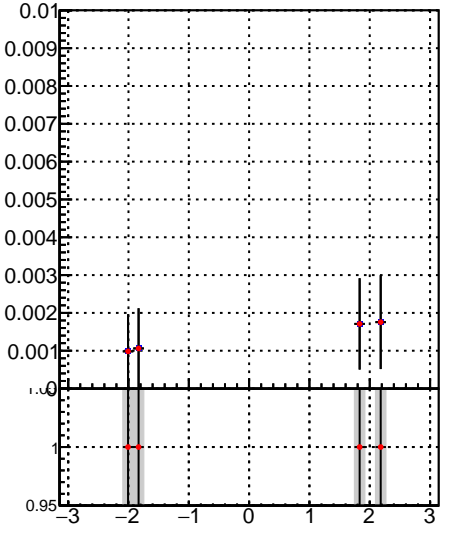

Fake rate vs p_T **Duplicates Rate vs p_T** **Pileup rate vs p_T** 

—• /data2/legianni/JSON-bkwd-fwd/no-modif/CMSSW_13_0_X_2023-01-24-1100/src/DQM_original
—• DQM_modified

**Fake rate vs ϕ** **Duplicates Rate vs ϕ** **Pileup rate vs ϕ** 