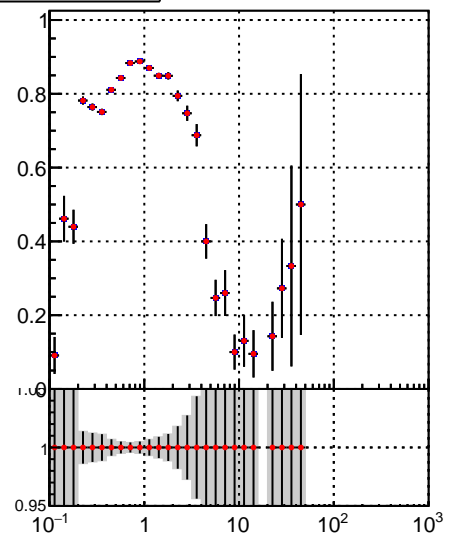

Fake rate vs p_T **Duplicates Rate vs p_T** **Pileup rate vs p_T** 

—• /data2/legianni/JSON-bkwd-fwd/no-modif/CMSSW_13_0_X_2023-01-24-1100/src/DQM_original
—• DQM_modified

**Fake rate vs ϕ** **Duplicates Rate vs ϕ** **Pileup rate vs ϕ** 