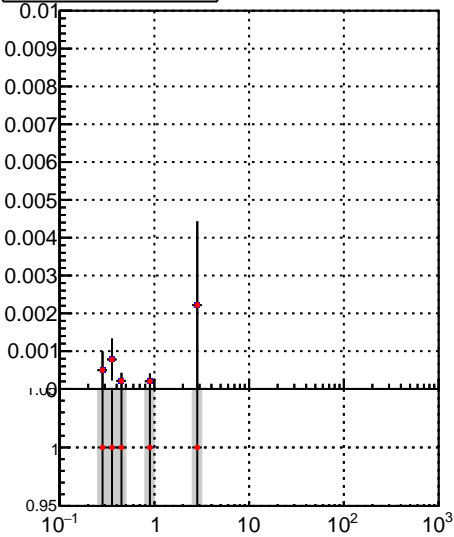

Fake rate vs p_T **Duplicates Rate vs p_T** **Pileup rate vs p_T** 

—• /data2/legianni/JSON-bkwd-fwd/no-modif/CMSSW_13_0_X_2023-01-24-1100/src/DQM_original
—• DQM_modified

**Fake rate vs ϕ** **Duplicates Rate vs ϕ** **Pileup rate vs ϕ** 