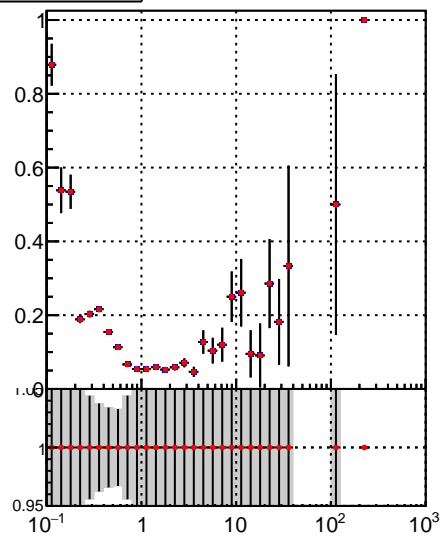

Fake rate vs p_T **Duplicates Rate vs p_T** **Pileup rate vs p_T** 

—• /data2/legianni/JSON-bkwd-fwd/no-modif/CMSSW_13_0_X_2023-01-24-1100/src/DQM_original
—• DQM_modified

**Fake rate vs ϕ** **Duplicates Rate vs ϕ** **Pileup rate vs ϕ** 