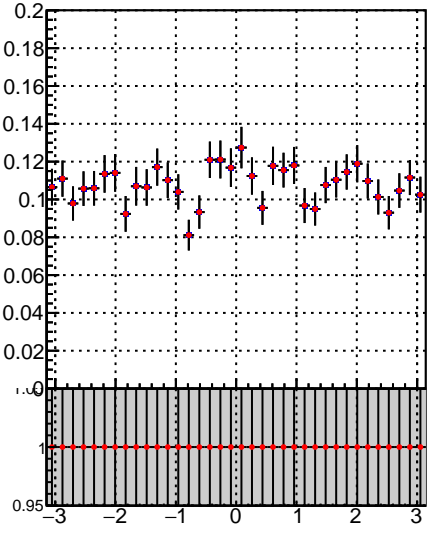

Fake rate vs p_T **Duplicates Rate vs p_T** **Pileup rate vs p_T** 

—• /data2/legianni/JSON-bkwd-fwd/no-modif/CMSSW_13_0_X_2023-01-24-1100/src/DQM_original
—• DQM_modified

**Fake rate vs ϕ** **Duplicates Rate vs ϕ** **Pileup rate vs ϕ** 