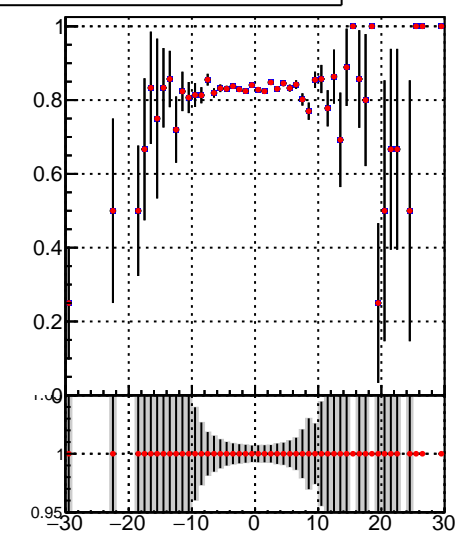

Fake rate vs vertpos**Duplicates Rate vs vertpos****Pileup rate vs vertpos**

—●— /data2/legianni/JSON-bkwd-fwd/no-modif/CMSSW_13_0_X_2023-01-24-1100/src/DQM_original
—●— DQM_modified

Fake rate vs v**Fake rate vs. sim PV z****Duplicates Rate vs sim PV z****Pileup rate vs. sim PV z**