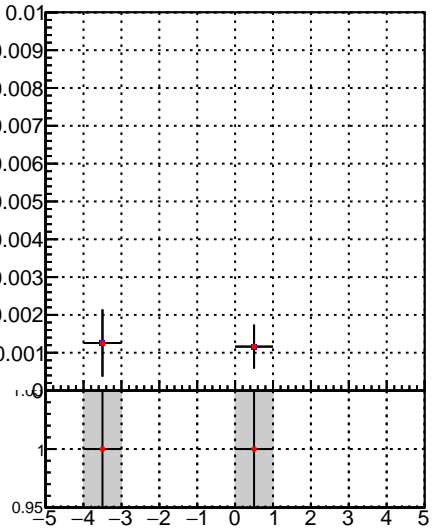

Fake rate vs vertpos**Duplicates Rate vs vertpos****Pileup rate vs vertpos**

—●— /data2/legianni/JSON-bkwd-fwd/no-modif/CMSSW_13_0_X_2023-01-24-1100/src/DQM_original
—●— DQM_modified

Fake rate vs v**Fake rate vs. sim PV z****Duplicates Rate vs sim PV z****Pileup rate vs. sim PV z**