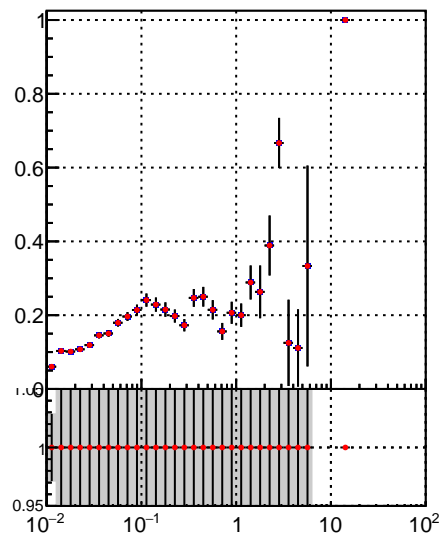

Fake rate vs vertpos**Duplicates Rate vs vertpos****Pileup rate vs vertpos**

—●— /data2/legianni/JSON-bkwd-fwd/no-modif/CMSSW_13_0_X_2023-01-24-1100/src/DQM_original
—●— DQM_modified

Fake rate vs v**Fake rate vs. sim PV z****Duplicates Rate vs sim PV z****Pileup rate vs. sim PV z**