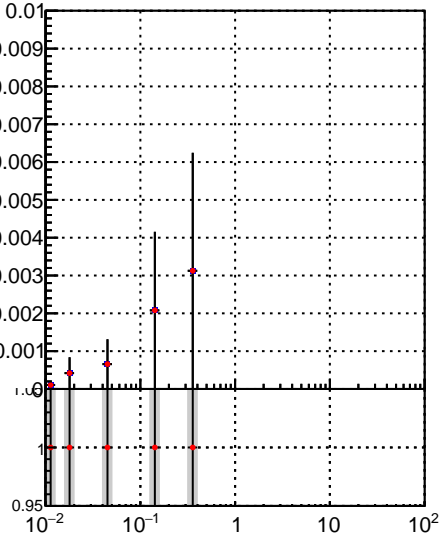

Fake rate vs vertpos**Duplicates Rate vs vertpos****Pileup rate vs vertpos**

—●— /data2/legianni/JSON-bkwd-fwd/no-modif/CMSSW_13_0_X_2023-01-24-1100/src/DQM_original
—●— DQM_modified

Fake rate vs v**Fake rate vs. sim PV z****Duplicates Rate vs sim PV z****Pileup rate vs. sim PV z**