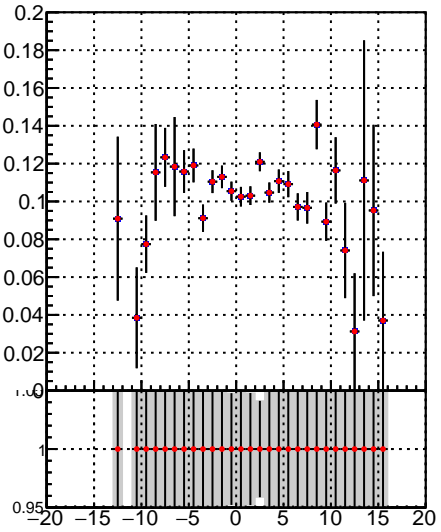

Fake rate vs vertpos**Duplicates Rate vs vertpos****Pileup rate vs vertpos**

—●— /data2/legianni/JSON-bkwd-fwd/no-modif/CMSSW_13_0_X_2023-01-24-1100/src/DQM_original
—●— DQM_modified

Fake rate vs v**Fake rate vs. sim PV z****Duplicates Rate vs sim PV z****Pileup rate vs. sim PV z**