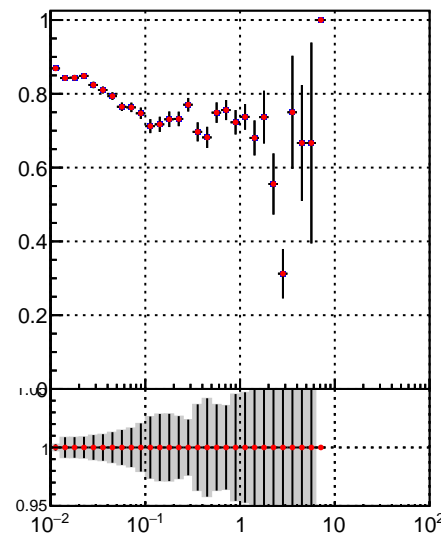

Fake rate vs vertpos**Duplicates Rate vs vertpos****Pileup rate vs vertpos**

—●— /data2/legianni/JSON-bkwd-fwd/no-modif/CMSSW_13_0_X_2023-01-24-1100/src/DQM_original
—●— DQM_modified

Fake rate vs v**Fake rate vs. sim PV z****Duplicates Rate vs sim PV z****Pileup rate vs. sim PV z**