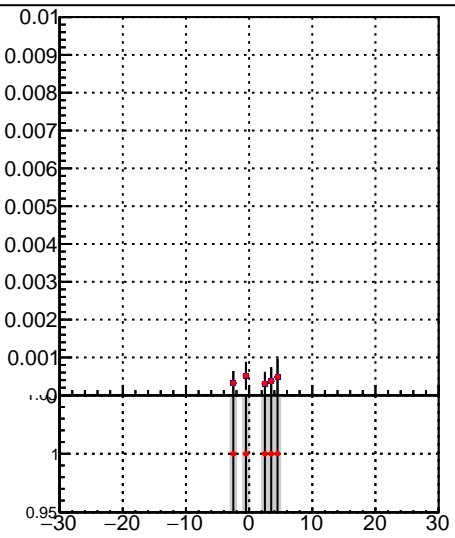

Fake rate vs vertpos**Duplicates Rate vs vertpos****Pileup rate vs vertpos**

—●— /data2/legianni/JSON-bkwd-fwd/no-modif/CMSSW_13_0_X_2023-01-24-1100/src/DQM_original
—●— DQM_modified

Fake rate vs v**Fake rate vs. sim PV z****Duplicates Rate vs sim PV z****Pileup rate vs. sim PV z**