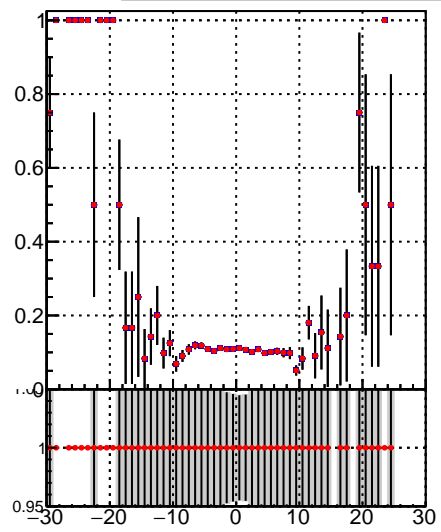

Fake rate vs vertpos**Duplicates Rate vs vertpos****Pileup rate vs vertpos**

—●— /data2/legianni/JSON-bkwd-fwd/no-modif/CMSSW_13_0_X_2023-01-24-1100/src/DQM_original
—●— DQM_modified

Fake rate vs v**Fake rate vs. sim PV z****Duplicates Rate vs sim PV z****Pileup rate vs. sim PV z**