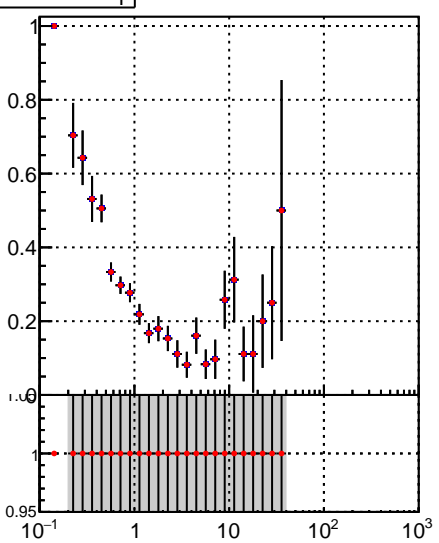

Fake rate vs p_T **Duplicates Rate vs p_T** **Pileup rate vs p_T** 

Legend:
 - \square /data2/legianni/JSON-bkwd-fwd/no-modif/CMSSW_13_0_X_2023-01-24-1100/src/DQM_original
 - \bullet DQM_modified

**Fake rate vs ϕ** **Duplicates Rate vs ϕ** **Pileup rate vs ϕ** 