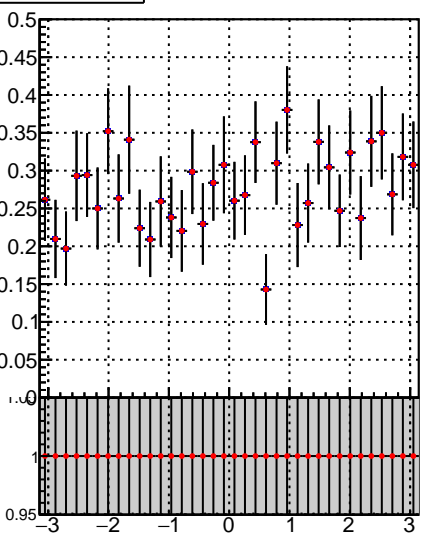

Fake rate vs p_T **Duplicates Rate vs p_T** **Pileup rate vs p_T** 

Legend:
 - \square /data2/legianni/JSON-bkwd-fwd/no-modif/CMSSW_13_0_X_2023-01-24-1100/src/DQM_original
 - \bullet DQM_modified

**Fake rate vs ϕ** **Duplicates Rate vs ϕ** **Pileup rate vs ϕ** 