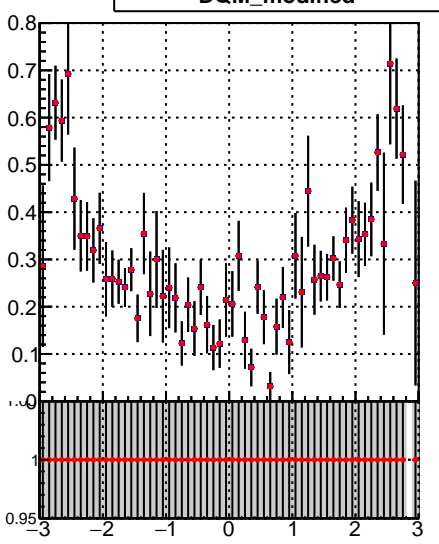

Fake rate vs p_T **Duplicates Rate vs p_T** **Pileup rate vs p_T** 

Legend:
 - \square /data2/legianni/JSON-bkwd-fwd/no-modif/CMSSW_13_0_X_2023-01-24-1100/src/DQM_original
 - \bullet DQM_modified

**Fake rate vs ϕ** **Duplicates Rate vs ϕ** **Pileup rate vs ϕ** 