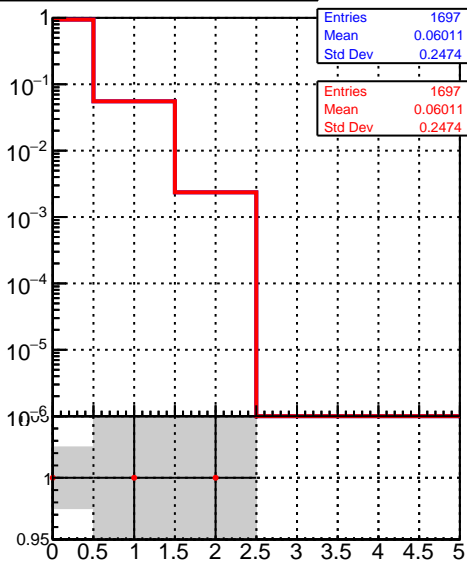

**number of missing inner layers****number of missing outer layers**
**mean hit**

— /data2/legianni/JSON-bkwd-fwd/no-modif/CMSW_13_0_X_2023-01-24-1100/src/DQM_original
— DQM_modified

**N of simulated tracks vs pT****N of reco track vs pT**