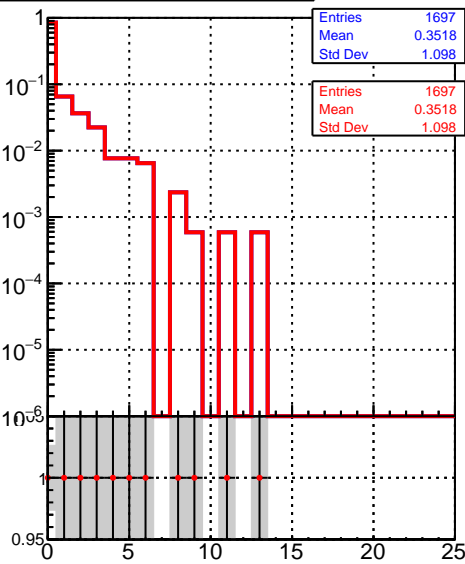

**number of missing inner layers****number of missing outer layers**
**mean hit**

— /data2/legianni/JSON-bkwd-fwd/no-modif/CMSW_13_0_X_2023-01-24-1100/src/DQM_original
— DQM_modified

**N of simulated tracks vs pT****N of reco track vs pT**