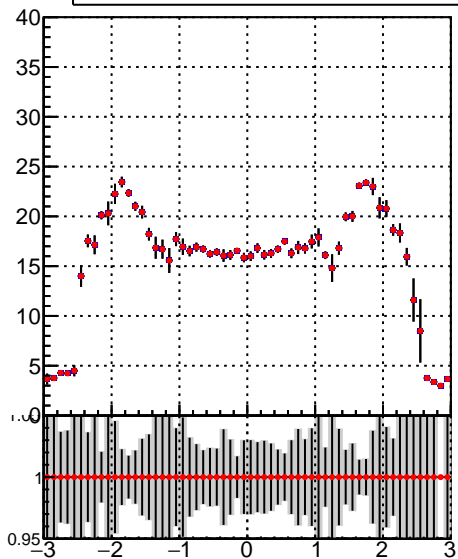

**number of missing inner layers****number of missing outer layers**
**mean hit**

— /data2/legianni/JSON-bkwd-fwd/no-modif/CMSW_13_0_X_2023-01-24-1100/src/DQM_original
— DQM_modified

**N of simulated tracks vs pT****N of reco track vs pT**