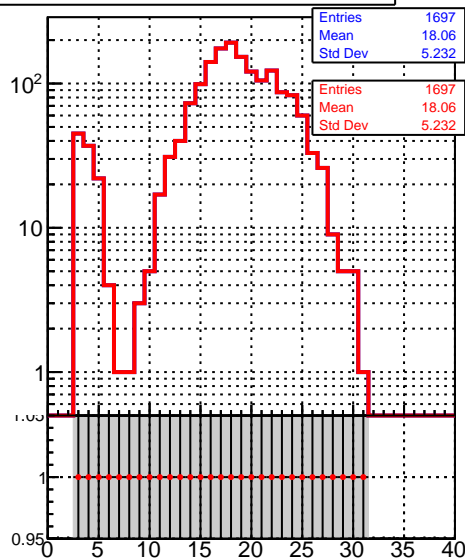

**number of missing inner layers****number of missing outer layers**
**mean hit**

— /data2/legianni/JSON-bkwd-fwd/no-modif/CMSW_13_0_X_2023-01-24-1100/src/DQM_original
— DQM_modified

**N of simulated tracks vs pT****N of reco track vs pT**