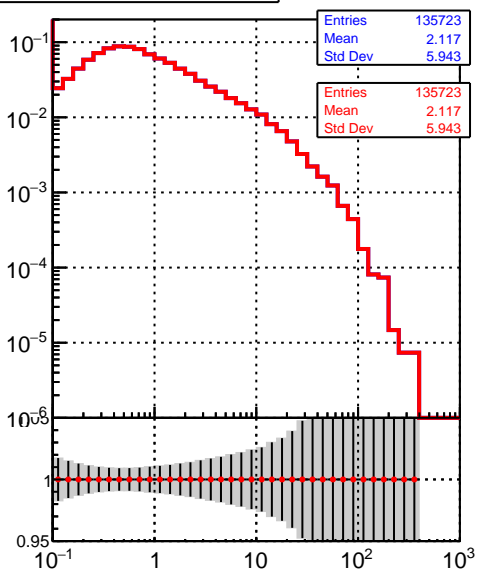

**number of missing inner layers****number of missing outer layers**
**mean hit**

— /data2/legianni/JSON-bkwd-fwd/no-modif/CMSW_13_0_X_2023-01-24-1100/src/DQM_original
— DQM_modified

**N of simulated tracks vs pT****N of reco track vs pT**