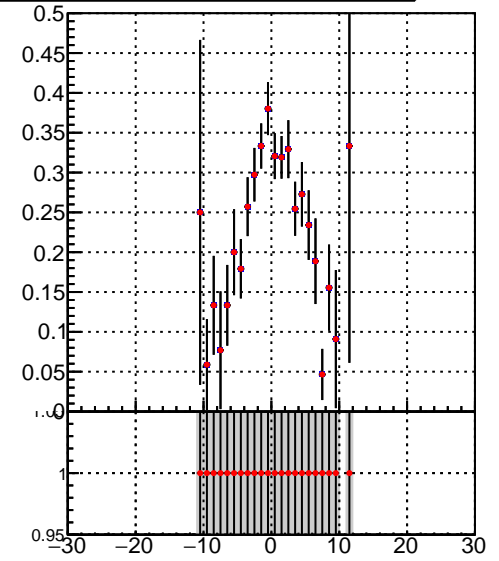

Efficiency vs vertpos**fake+duplicates vs vert r**

Legend:
■ /data2/legianni/JSON-bkwd-fwd/no-modif/CMSW_13_0_X_2023-01-24-1100/src/DQM_original
● DQM_modified

Efficiency vs sim PV z**Efficiency vs. sim PV z****fake+duplicates vs Sim. PV z**