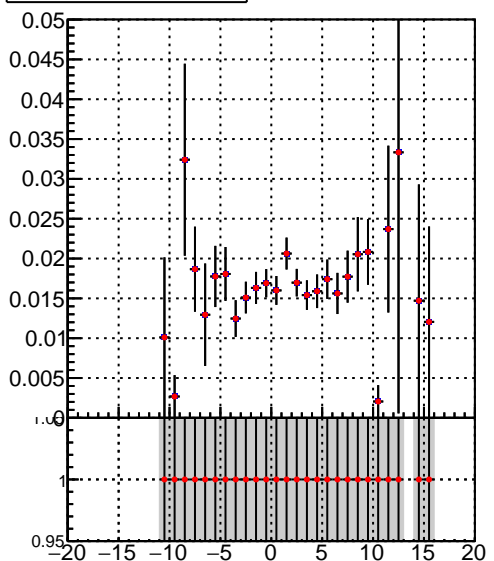

Efficiency vs vertpos**fake+duplicates vs vert r**

Legend:
■ /data2/legianni/JSON-bkwd-fwd/no-modif/CMSW_13_0_X_2023-01-24-1100/src/DQM_original
● DQM_modified

Efficiency vs sim PV z**Efficiency vs. sim PV z****fake+duplicates vs Sim. PV z**