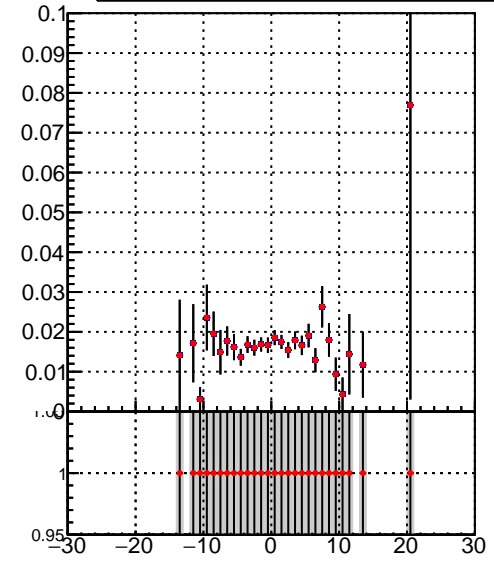

Efficiency vs vertpos**fake+duplicates vs vert r**

Legend:
■ /data2/legianni/JSON-bkwd-fwd/no-modif/CMSW_13_0_X_2023-01-24-1100/src/DQM_original
● DQM_modified

Efficiency vs sim PV z**Efficiency vs. sim PV z****fake+duplicates vs Sim. PV z**