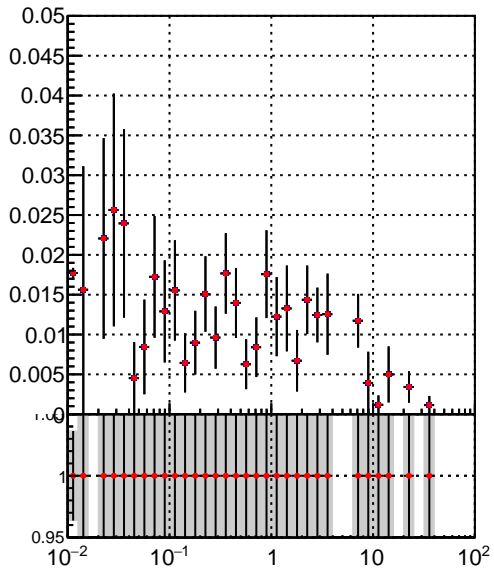

Efficiency vs vertpos**fake+duplicates vs vert r**

Legend:
■ /data2/legianni/JSON-bkwd-fwd/no-modif/CMSW_13_0_X_2023-01-24-1100/src/DQM_original
● DQM_modified

Efficiency vs sim PV z**Efficiency vs. sim PV z****fake+duplicates vs Sim. PV z**