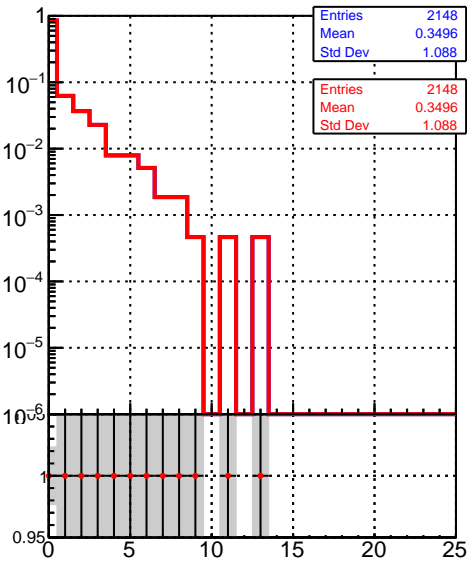

number of missing inner layers**number of missing outer layers**
mean hit

Legend	/data2/legianni/JSON-bkwd-fwd/no-modif/CMSW_13_0_X_2023-01-24-1100/src/DQM_original
Legend	DQM_modified

**N of reco track vs pT**