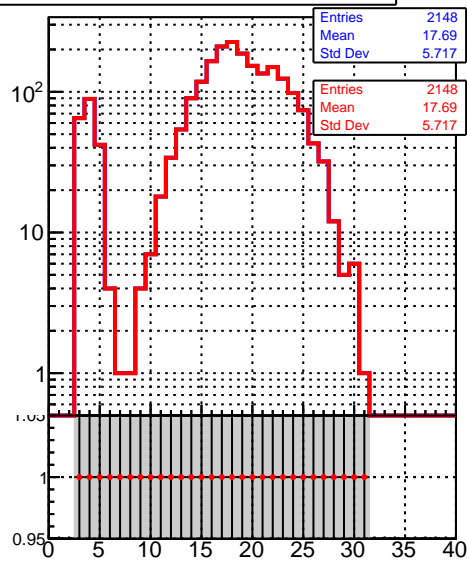

number of missing inner layers**number of missing outer layers**
mean hit

Legend	/data2/legianni/JSON-bkwd-fwd/no-modif/CMSW_13_0_X_2023-01-24-1100/src/DQM_original
Legend	DQM_modified

**N of reco track vs pT**