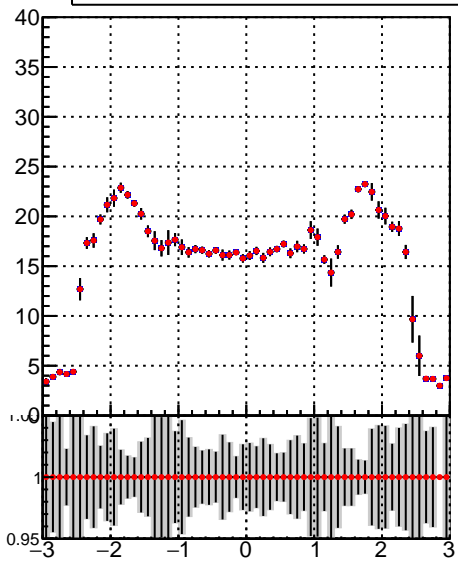

number of missing inner layers**number of missing outer layers**
mean hit

Legend	/data2/legianni/JSON-bkwd-fwd/no-modif/CMSW_13_0_X_2023-01-24-1100/src/DQM_original
Legend	DQM_modified

**N of reco track vs pT**