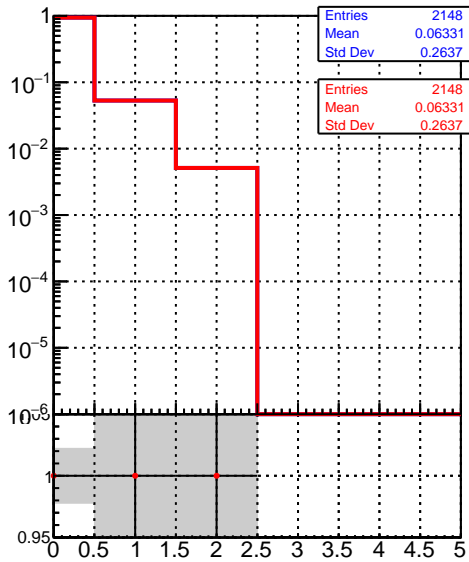

number of missing inner layers**number of missing outer layers**
mean hit

Legend	/data2/legianni/JSON-bkwd-fwd/no-modif/CMSW_13_0_X_2023-01-24-1100/src/DQM_original
Legend	DQM_modified

**N of reco track vs pT**