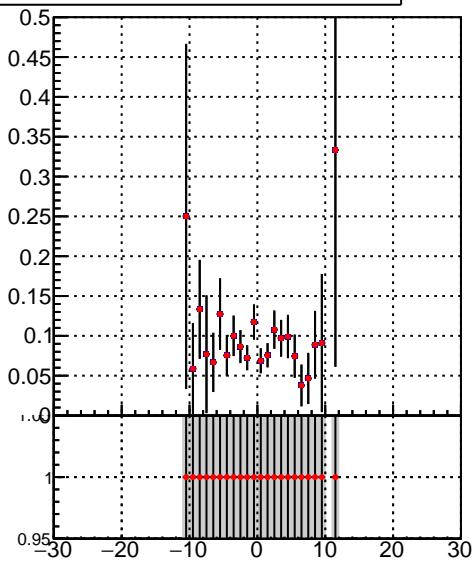

fake+duplicates vs vert r

 /data2/legianni/JSON-bkwd-fwd/no-modif/CMSSW_13_0_X_2023-01-24-1100/src/DQM_original
 DQM_modified

fake+duplicates vs Sim. PV z