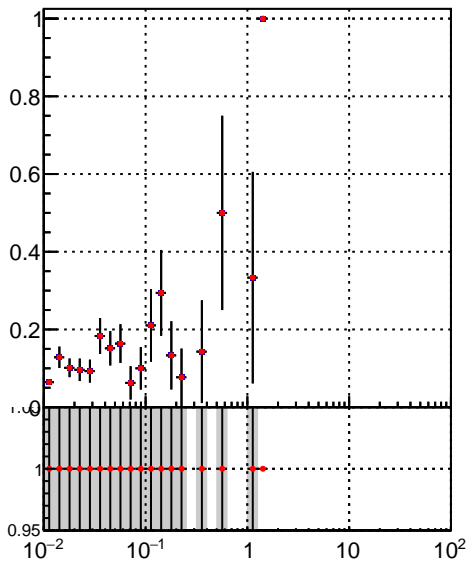

fake+duplicates vs vert r

 /data2/legianni/JSON-bkwd-fwd/no-modif/CMSSW_13_0_X_2023-01-24-1100/src/DQM_original
 DQM_modified

fake+duplicates vs Sim. PV z