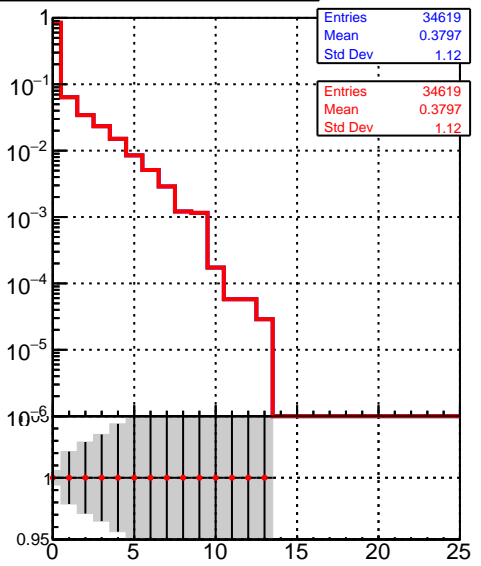

number of missing inner layers**number of missing outer layers**
mean hit

Legend	/data2/legianni/JSON-bkwd-fwd/no-modif/CMSW_13_0_X_2023-01-24-1100/src/DQM_original
Legend	DQM_modified

**N of simulated tracks vs pT****N of reco track vs pT**