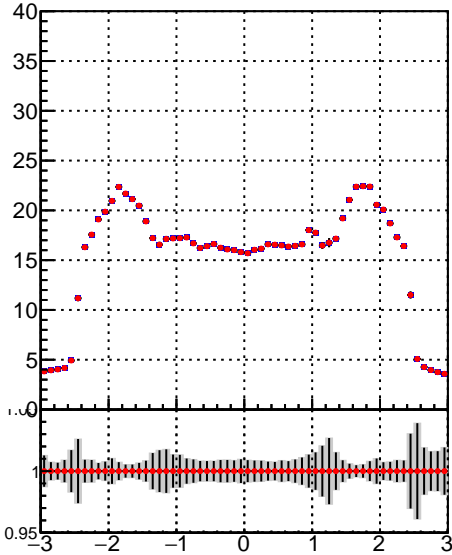

number of missing inner layers**number of missing outer layers**
mean hit

Legend	/data2/legianni/JSON-bkwd-fwd/no-modif/CMSW_13_0_X_2023-01-24-1100/src/DQM_original
Legend	DQM_modified

**N of simulated tracks vs pT****N of reco track vs pT**