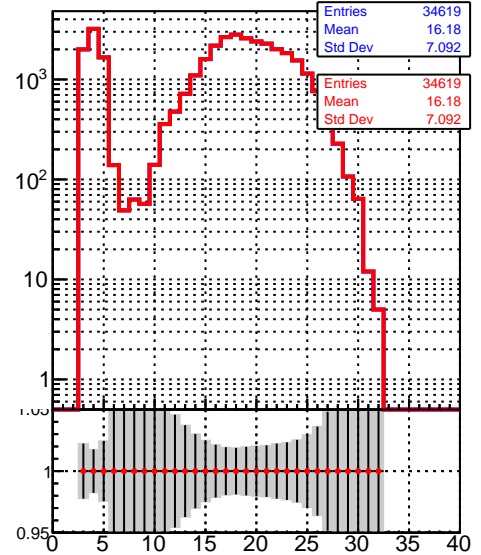

number of missing inner layers**number of missing outer layers**
mean hit

Legend	/data2/legianni/JSON-bkwd-fwd/no-modif/CMSW_13_0_X_2023-01-24-1100/src/DQM_original
Legend	DQM_modified

**N of simulated tracks vs pT****N of reco track vs pT**