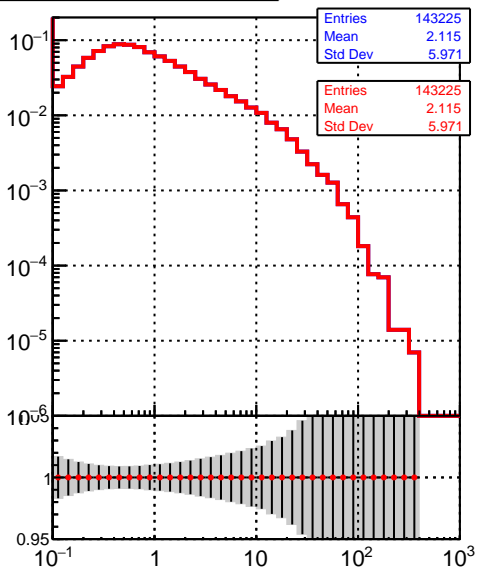

number of missing inner layers**number of missing outer layers**
mean hit

Legend	/data2/legianni/JSON-bkwd-fwd/no-modif/CMSW_13_0_X_2023-01-24-1100/src/DQM_original
Legend	DQM_modified

**N of simulated tracks vs pT****N of reco track vs pT**