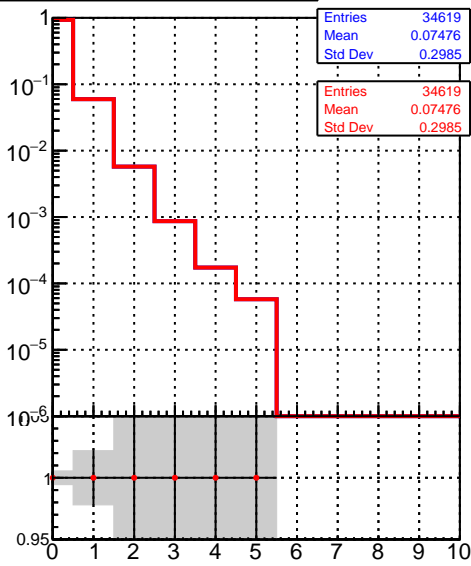

number of missing inner layers**number of missing outer layers**
mean hit

Legend	/data2/legianni/JSON-bkwd-fwd/no-modif/CMSW_13_0_X_2023-01-24-1100/src/DQM_original
Legend	DQM_modified

**N of simulated tracks vs pT****N of reco track vs pT**