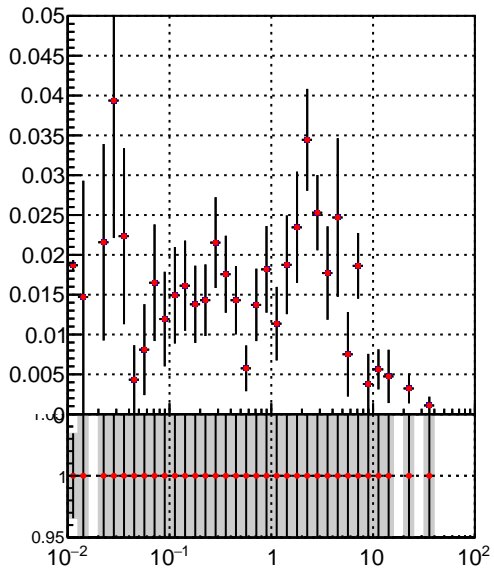

Efficiency vs vertpos**fake+duplicates vs vert r**

■ /data2/legianni/JSON-bkwd-fwd/no-modif/CMSW_13_0_X_2023-01-24-1100/src/DQM_original
◆ DQM_modified

Efficiency**Efficiency vs. sim PV z****fake+duplicates vs Sim. PV z**