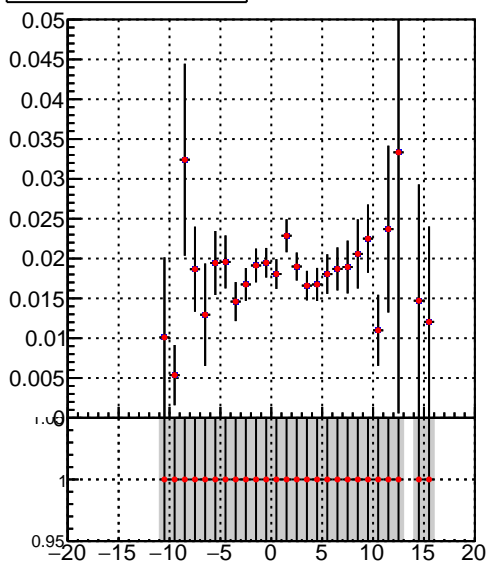

Efficiency vs vertpos**fake+duplicates vs vert r**

■ /data2/legianni/JSON-bkwd-fwd/no-modif/CMSW_13_0_X_2023-01-24-1100/src/DQM_original
◆ DQM_modified

Efficiency**Efficiency vs. sim PV z****fake+duplicates vs Sim. PV z**