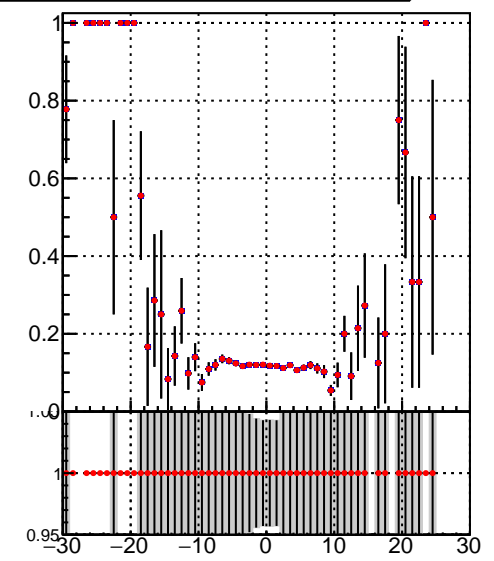

Efficiency vs vertpos**fake+duplicates vs vert r**

■ /data2/legianni/JSON-bkwd-fwd/no-modif/CMSW_13_0_X_2023-01-24-1100/src/DQM_original
◆ DQM_modified

Efficiency**Efficiency vs. sim PV z****fake+duplicates vs Sim. PV z**