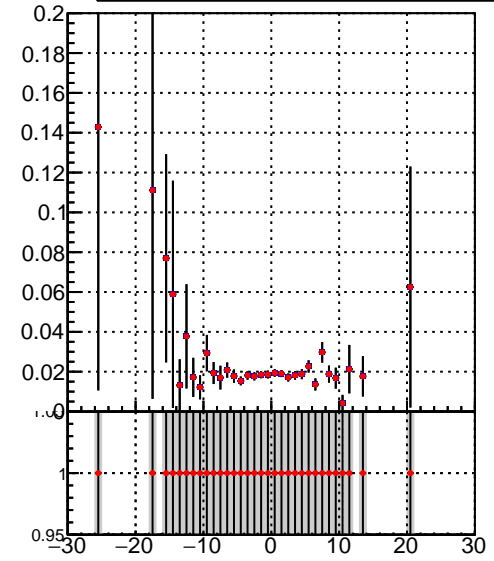

Efficiency vs vertpos**fake+duplicates vs vert r**

■ /data2/legianni/JSON-bkwd-fwd/no-modif/CMSW_13_0_X_2023-01-24-1100/src/DQM_original
◆ DQM_modified

Efficiency**Efficiency vs. sim PV z****fake+duplicates vs Sim. PV z**