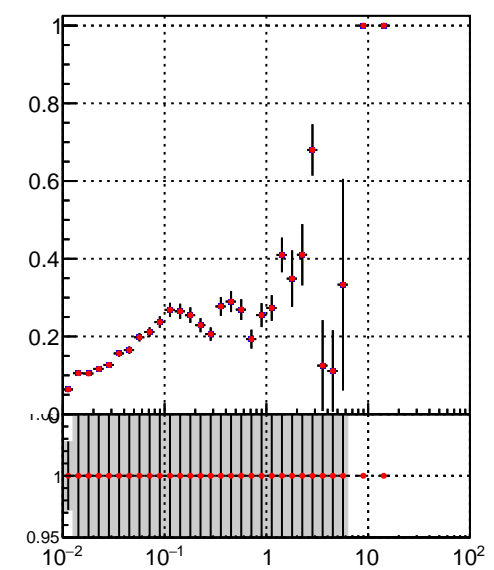

Efficiency vs vertpos**fake+duplicates vs vert r**

■ /data2/legianni/JSON-bkwd-fwd/no-modif/CMSW_13_0_X_2023-01-24-1100/src/DQM_original
◆ DQM_modified

Efficiency**Efficiency vs. sim PV z****fake+duplicates vs Sim. PV z**