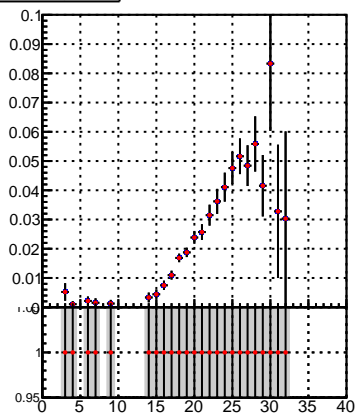

Efficiency vs hit**fake+duplicates vs hits****Efficiency**

■ /data2/legianni/JSON-bkwd-fwd/no-modif/CMSSW_13_0_X_2023-01-24-1100/src/DQM_original
◆ DQM_modified

**Efficiency vs pixel layer****fake+duplicates vs pixel layers****Efficiency vs 3D layer****fake+duplicates vs 3D layers**