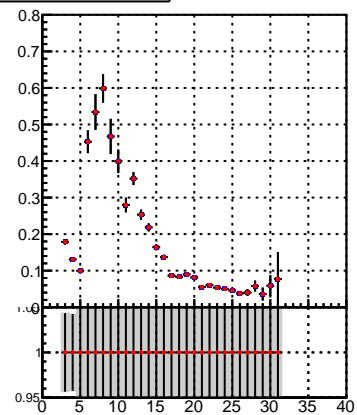

Efficiency vs hit**fake+duplicates vs hits****Efficiency**

■ /data2/legianni/JSON-bkwd-fwd/no-modif/CMSSW_13_0_X_2023-01-24-1100/src/DQM_original
◆ DQM_modified

**Efficiency vs pixel layer****fake+duplicates vs pixel layers****Efficiency vs 3D layer****fake+duplicates vs 3D layers**