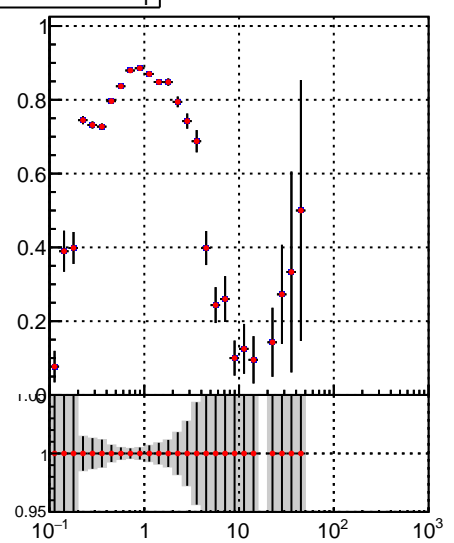

**Fake rate vs  $p_T$** **Duplicates Rate vs  $p_T$** **Pileup rate vs  $p_T$** 

—•— /data2/legianni/JSON-bkwd-fwd/no-modif/CMSSW\_13\_0\_X\_2023-01-24-1100/src/DQM\_original  
—•— DQM\_modified

**Fake rate vs  $\phi$** **Duplicates Rate vs  $\phi$** **Pileup rate vs  $\phi$** 