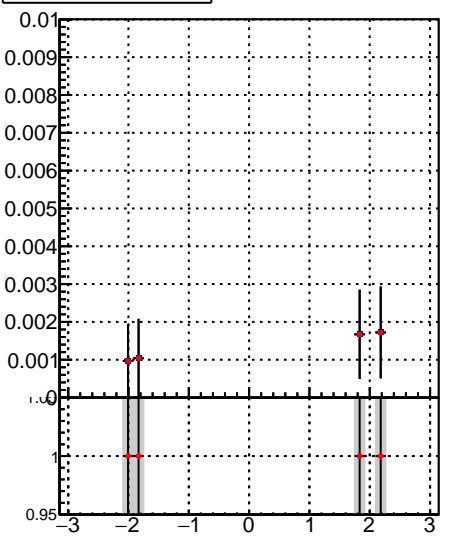

**Fake rate vs  $p_T$** **Duplicates Rate vs  $p_T$** **Pileup rate vs  $p_T$** 

—•— /data2/legianni/JSON-bkwd-fwd/no-modif/CMSSW\_13\_0\_X\_2023-01-24-1100/src/DQM\_original  
—•— DQM\_modified

**Fake rate vs  $\phi$** **Duplicates Rate vs  $\phi$** **Pileup rate vs  $\phi$** 