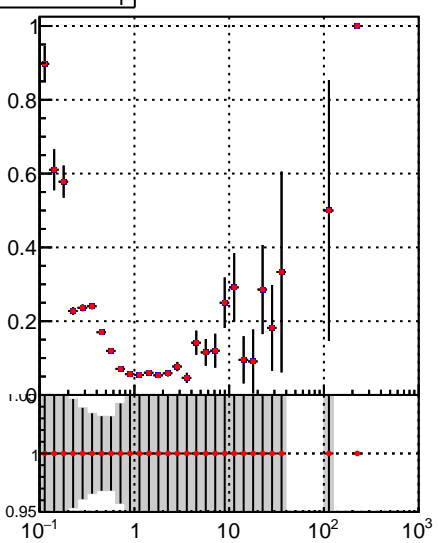

**Fake rate vs  $p_T$** **Duplicates Rate vs  $p_T$** **Pileup rate vs  $p_T$** 

—•— /data2/legianni/JSON-bkwd-fwd/no-modif/CMSSW\_13\_0\_X\_2023-01-24-1100/src/DQM\_original  
—•— DQM\_modified

**Fake rate vs  $\phi$** **Duplicates Rate vs  $\phi$** **Pileup rate vs  $\phi$** 