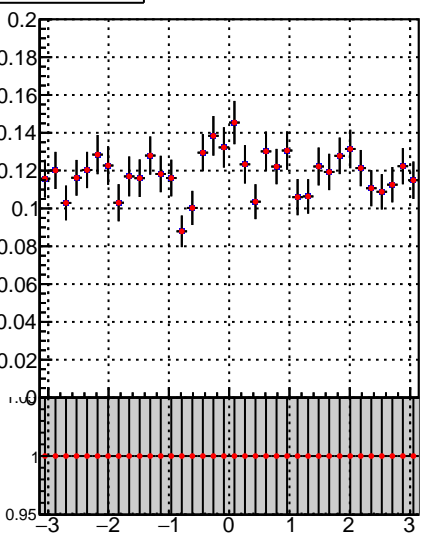

**Fake rate vs  $p_T$** **Duplicates Rate vs  $p_T$** **Pileup rate vs  $p_T$** 

—•— /data2/legianni/JSON-bkwd-fwd/no-modif/CMSSW\_13\_0\_X\_2023-01-24-1100/src/DQM\_original  
—•— DQM\_modified

**Fake rate vs  $\phi$** **Duplicates Rate vs  $\phi$** **Pileup rate vs  $\phi$** 