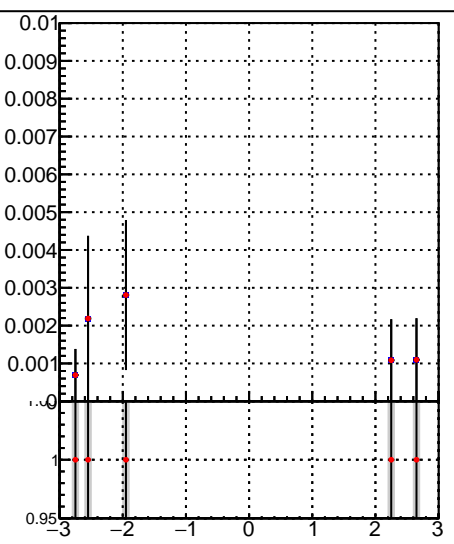

**Fake rate vs  $p_T$** **Duplicates Rate vs  $p_T$** **Pileup rate vs  $p_T$** 

—•— /data2/legianni/JSON-bkwd-fwd/no-modif/CMSSW\_13\_0\_X\_2023-01-24-1100/src/DQM\_original  
—•— DQM\_modified

**Fake rate vs  $\phi$** **Duplicates Rate vs  $\phi$** **Pileup rate vs  $\phi$** 