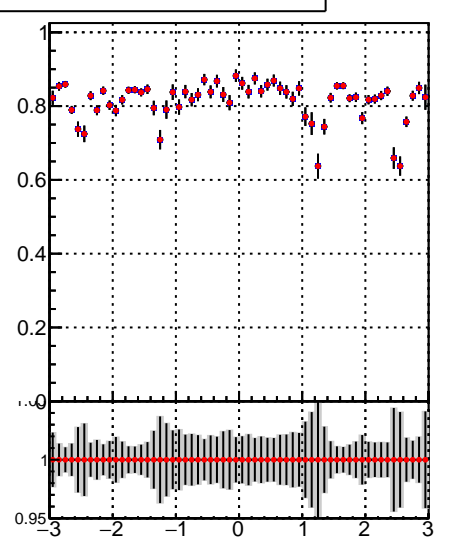

**Fake rate vs  $p_T$** **Duplicates Rate vs  $p_T$** **Pileup rate vs  $p_T$** 

—•— /data2/legianni/JSON-bkwd-fwd/no-modif/CMSSW\_13\_0\_X\_2023-01-24-1100/src/DQM\_original  
—•— DQM\_modified

**Fake rate vs  $\phi$** **Duplicates Rate vs  $\phi$** **Pileup rate vs  $\phi$** 