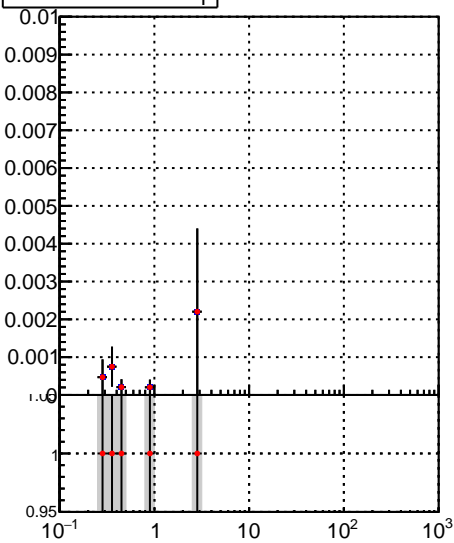

**Fake rate vs  $p_T$** **Duplicates Rate vs  $p_T$** **Pileup rate vs  $p_T$** 

—•— /data2/legianni/JSON-bkwd-fwd/no-modif/CMSSW\_13\_0\_X\_2023-01-24-1100/src/DQM\_original  
—•— DQM\_modified

**Fake rate vs  $\phi$** **Duplicates Rate vs  $\phi$** **Pileup rate vs  $\phi$** 