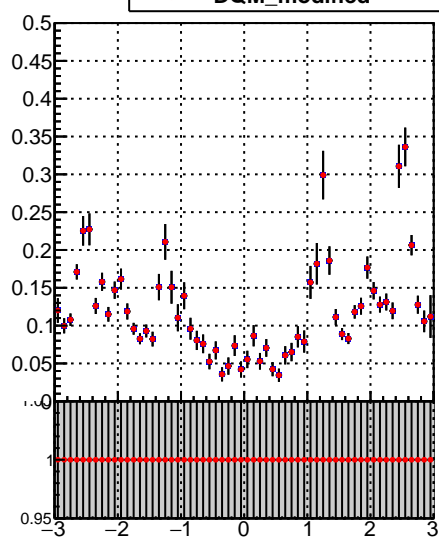

**Fake rate vs  $p_T$** **Duplicates Rate vs  $p_T$** **Pileup rate vs  $p_T$** 

—•— /data2/legianni/JSON-bkwd-fwd/no-modif/CMSSW\_13\_0\_X\_2023-01-24-1100/src/DQM\_original  
—•— DQM\_modified

**Fake rate vs  $\phi$** **Duplicates Rate vs  $\phi$** **Pileup rate vs  $\phi$** 