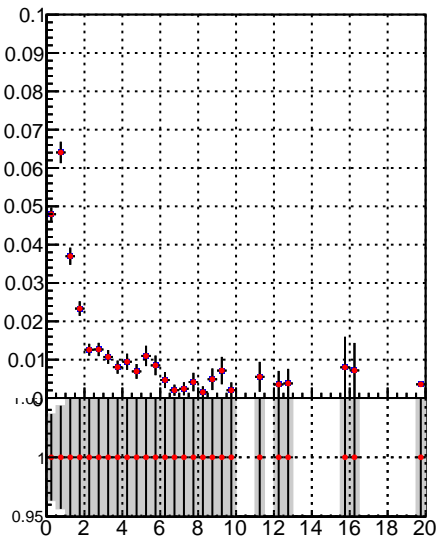

Fake rate vs normalized χ^2

Duplicates Rate vs normalized χ^2

Pileup rate vs normalized χ^2

Fake rate vs.
 - /data2/legianni/JSON-bkwd-fwd/no-modif/CMSSW_13_0_X_2023-01-24-1100/src/DQM_original
 - DQM_modified