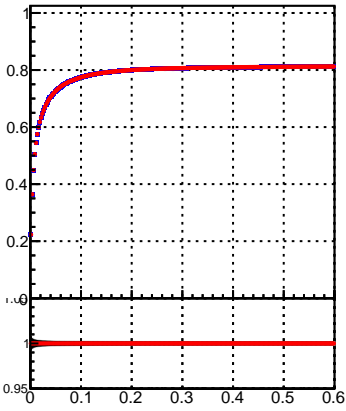

Efficiency vs. dz (PV)

Efficiency (tracking eff factorized out) vs. dz (PV)

Fake rate

Legend for Fake rate plots:
- /data2/legianni/JSON-bkwd-fwd/no-modif/CMSSW_13_0_X_2023-01-24-1100/src/DQM_original (black line)
- DQM_modified (red line)