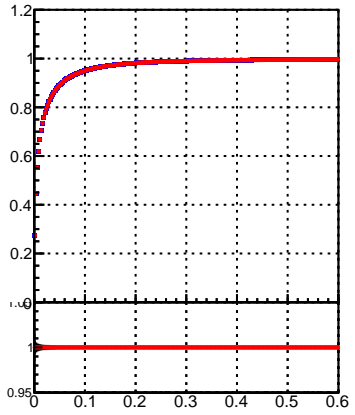

Efficiency vs. dz (PV)

Efficiency (tracking eff factorized out) vs. dz (PV)

Fake rate

Legend for Fake rate plots:
- /data2/legianni/JSON-bkwd-fwd/no-modif/CMSSW_13_0_X_2023-01-24-1100/src/DQM_original (black line)
- DQM_modified (red line)