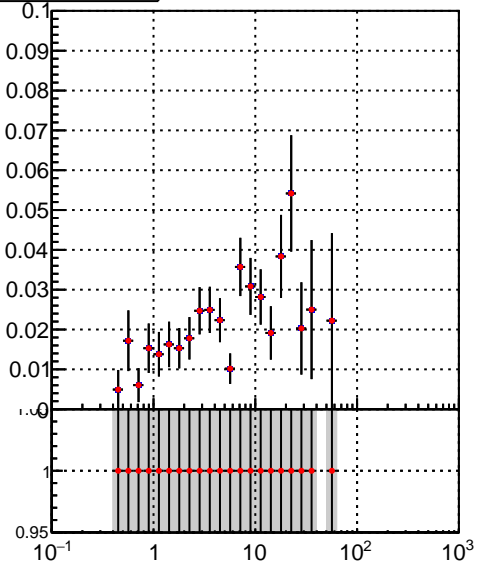

Efficiency vs p_T 

— /data2/legianni/JSON-bkwd-fwd/no-modif/CMSSW_13_0_X_2023-01-24-1100/src/DQM_original
— DQM_modified

**Efficiency vs ϕ** 