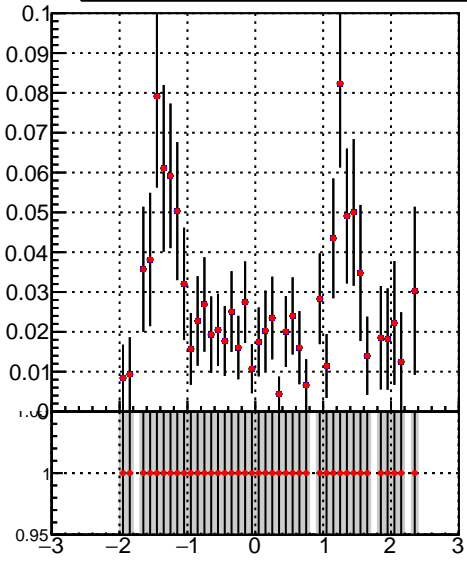

Efficiency vs p_T 

— /data2/legianni/JSON-bkwd-fwd/no-modif/CMSSW_13_0_X_2023-01-24-1100/src/DQM_original
— DQM_modified

**Efficiency vs ϕ** 