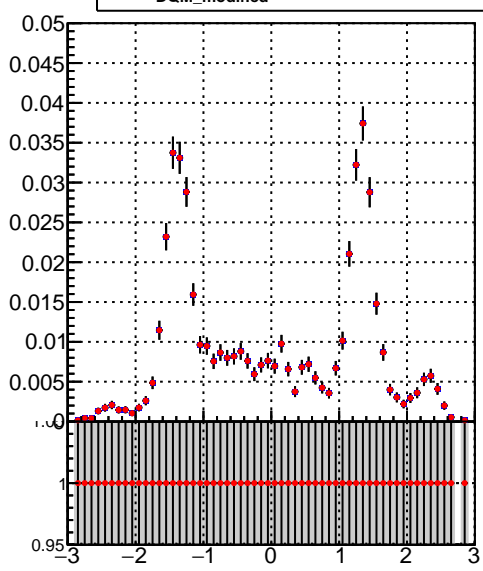

Efficiency vs p_T **fake+duplicates vs p_T** 

■ /data2/legianni/JSON-bkwd-fwd/no-modif/CMSW_13_0_X_2023-01-24-1100/src/DQM_original
◆ DQM_modified

**Efficiency vs ϕ** **fake+duplicates vs ϕ** 