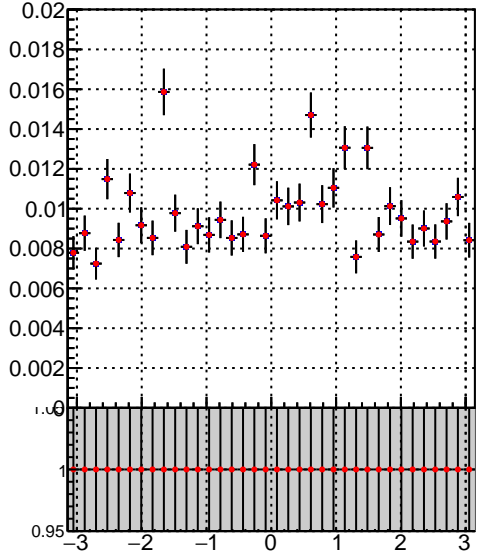

Efficiency vs p_T **fake+duplicates vs p_T** 

■ /data2/legianni/JSON-bkwd-fwd/no-modif/CMSW_13_0_X_2023-01-24-1100/src/DQM_original
◆ DQM_modified

**Efficiency vs ϕ** **fake+duplicates vs ϕ** 