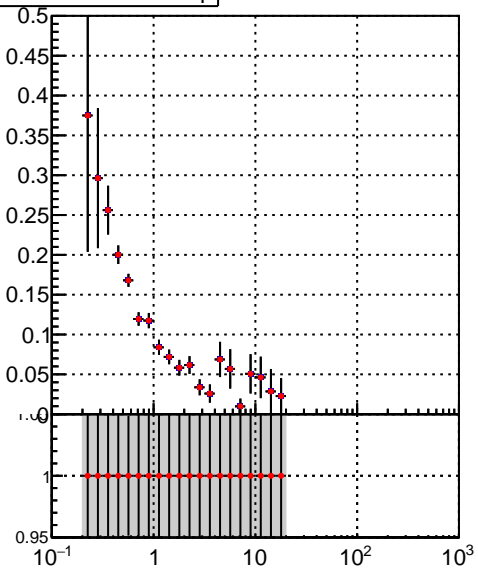

Efficiency vs p_T **fake+duplicates vs p_T** 

■ /data2/legianni/JSON-bkwd-fwd/no-modif/CMSW_13_0_X_2023-01-24-1100/src/DQM_original
◆ DQM_modified

**Efficiency vs ϕ** **fake+duplicates vs ϕ** 