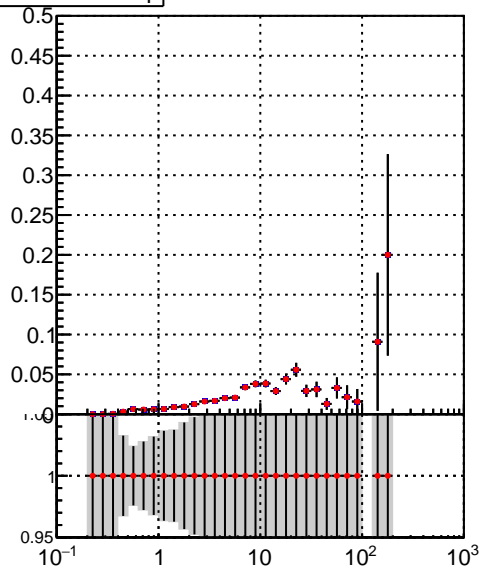

Efficiency vs p_T **fake+duplicates vs p_T** 

■ /data2/legianni/JSON-bkwd-fwd/no-modif/CMSW_13_0_X_2023-01-24-1100/src/DQM_original
◆ DQM_modified

**Efficiency vs ϕ** **fake+duplicates vs ϕ** 