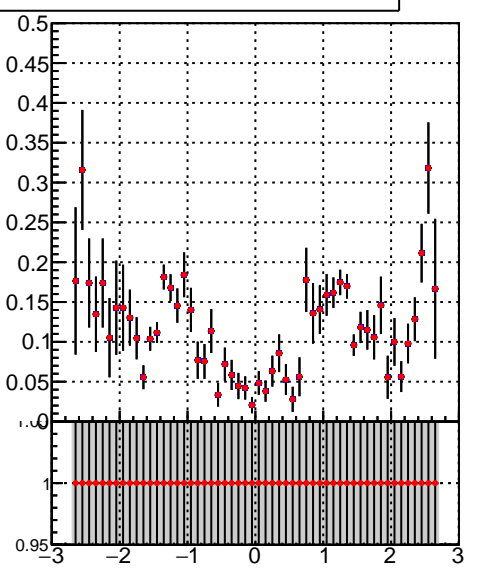

Efficiency vs p_T **fake+duplicates vs p_T** 

■ /data2/legianni/JSON-bkwd-fwd/no-modif/CMSW_13_0_X_2023-01-24-1100/src/DQM_original
◆ DQM_modified

**Efficiency vs ϕ** **fake+duplicates vs ϕ** 