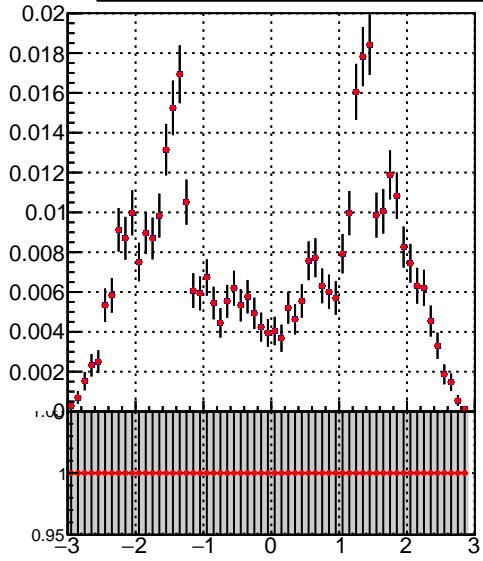

**Efficiency vs  $p_T$** **fake+duplicates vs  $p_T$** 

■ /data2/legianni/JSON-bkwd-fwd/no-modif/CMSW\_13\_0\_X\_2023-01-24-1100/src/DQM\_original  
● DQM\_modified

**Efficiency vs  $\phi$** **fake+duplicates vs  $\phi$** 