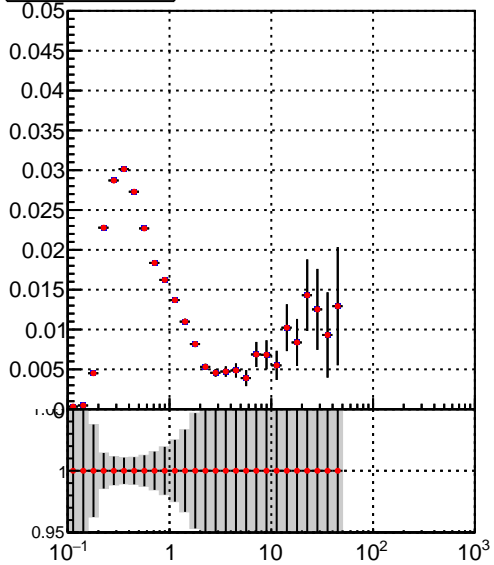

**Efficiency vs  $p_T$** **fake+duplicates vs  $p_T$** 

■ /data2/legianni/JSON-bkwd-fwd/no-modif/CMSW\_13\_0\_X\_2023-01-24-1100/src/DQM\_original  
● DQM\_modified

**Efficiency vs  $\phi$** **fake+duplicates vs  $\phi$** 