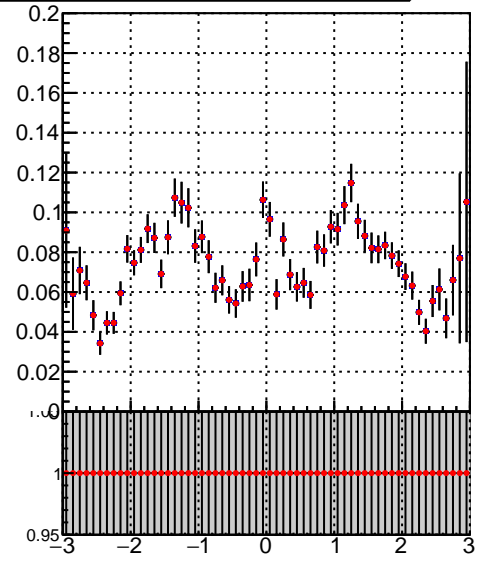

**Efficiency vs  $p_T$** **fake+duplicates vs  $p_T$** 

■ /data2/legianni/JSON-bkwd-fwd/no-modif/CMSW\_13\_0\_X\_2023-01-24-1100/src/DQM\_original  
● DQM\_modified

**Efficiency vs  $\phi$** **fake+duplicates vs  $\phi$** 