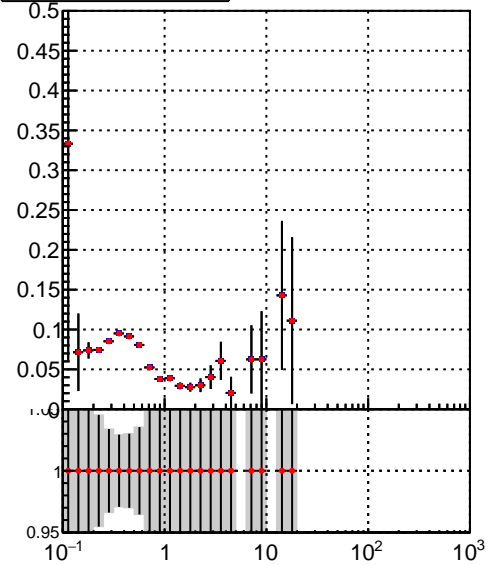

**Efficiency vs  $p_T$** **fake+duplicates vs  $p_T$** 

■ /data2/legianni/JSON-bkwd-fwd/no-modif/CMSW\_13\_0\_X\_2023-01-24-1100/src/DQM\_original  
● DQM\_modified

**Efficiency vs  $\phi$** **fake+duplicates vs  $\phi$** 