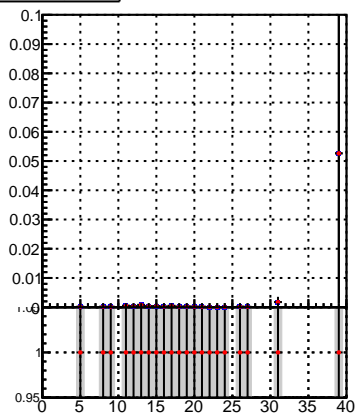

Efficiency vs hit