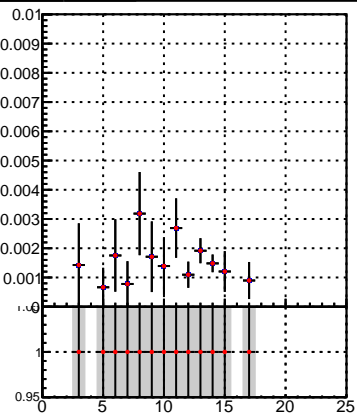

Efficiency