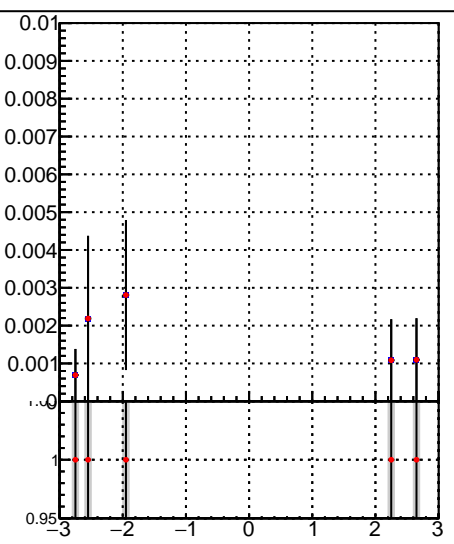

Fake rate vs p_T **Duplicates Rate vs p_T** **Pileup rate vs p_T** 

—●— /data2/legianni/JSON-bkwd-fwd/no-modif/CMSSW_13_0_X_2023-01-24-1100/src/DQM_original
—◆— DQM_modified

**Fake rate vs ϕ** **Duplicates Rate vs ϕ** **Pileup rate vs ϕ** 