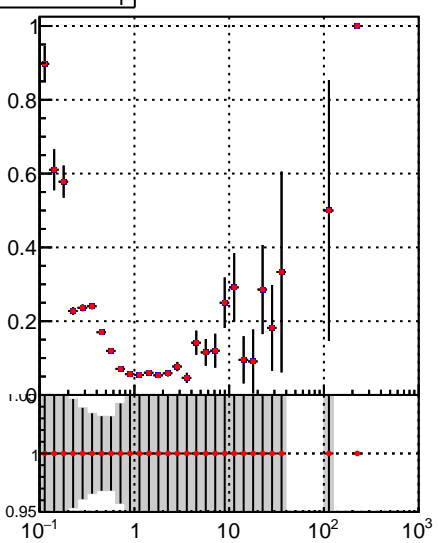

Fake rate vs p_T **Duplicates Rate vs p_T** **Pileup rate vs p_T** 

—●— /data2/legianni/JSON-bkwd-fwd/no-modif/CMSSW_13_0_X_2023-01-24-1100/src/DQM_original
—◆— DQM_modified

**Fake rate vs ϕ** **Duplicates Rate vs ϕ** **Pileup rate vs ϕ** 