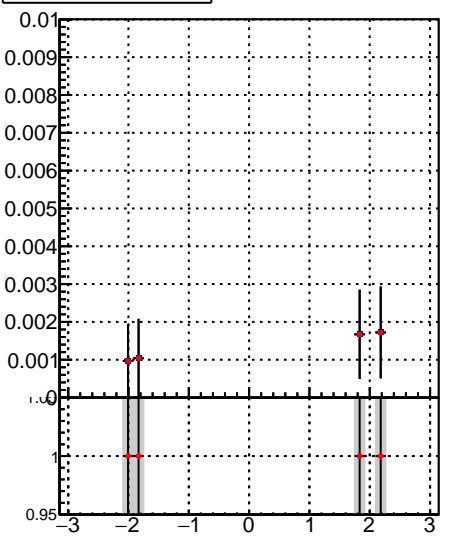

Fake rate vs p_T **Duplicates Rate vs p_T** **Pileup rate vs p_T** 

—●— /data2/legianni/JSON-bkwd-fwd/no-modif/CMSSW_13_0_X_2023-01-24-1100/src/DQM_original
—◆— DQM_modified

**Fake rate vs ϕ** **Duplicates Rate vs ϕ** **Pileup rate vs ϕ** 