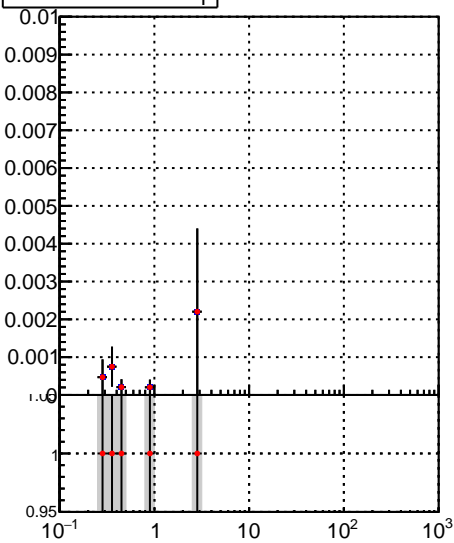

Fake rate vs p_T **Duplicates Rate vs p_T** **Pileup rate vs p_T** 

—●— /data2/legianni/JSON-bkwd-fwd/no-modif/CMSSW_13_0_X_2023-01-24-1100/src/DQM_original
—◆— DQM_modified

**Fake rate vs ϕ** **Duplicates Rate vs ϕ** **Pileup rate vs ϕ** 