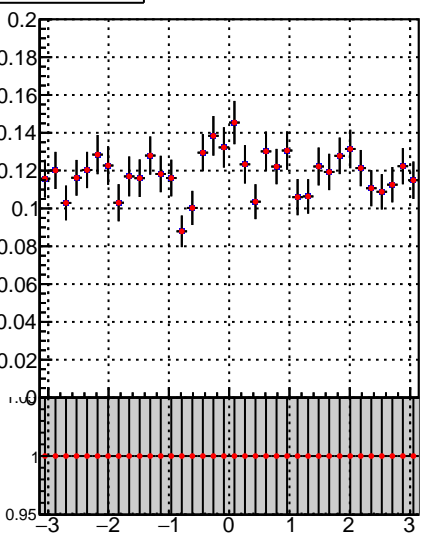

Fake rate vs p_T **Duplicates Rate vs p_T** **Pileup rate vs p_T** 

—●— /data2/legianni/JSON-bkwd-fwd/no-modif/CMSSW_13_0_X_2023-01-24-1100/src/DQM_original
—◆— DQM_modified

**Fake rate vs ϕ** **Duplicates Rate vs ϕ** **Pileup rate vs ϕ** 