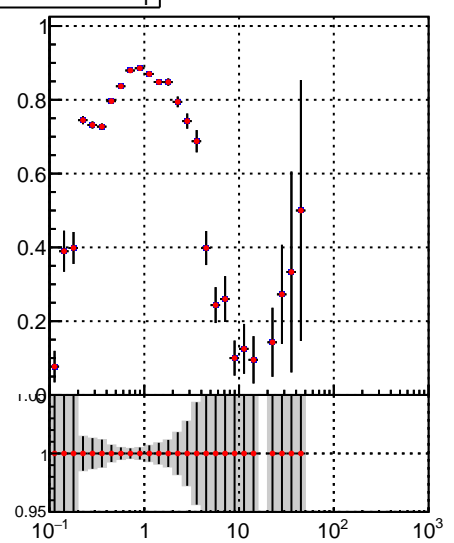

Fake rate vs p_T **Duplicates Rate vs p_T** **Pileup rate vs p_T** 

—●— /data2/legianni/JSON-bkwd-fwd/no-modif/CMSSW_13_0_X_2023-01-24-1100/src/DQM_original
—◆— DQM_modified

**Fake rate vs ϕ** **Duplicates Rate vs ϕ** **Pileup rate vs ϕ** 