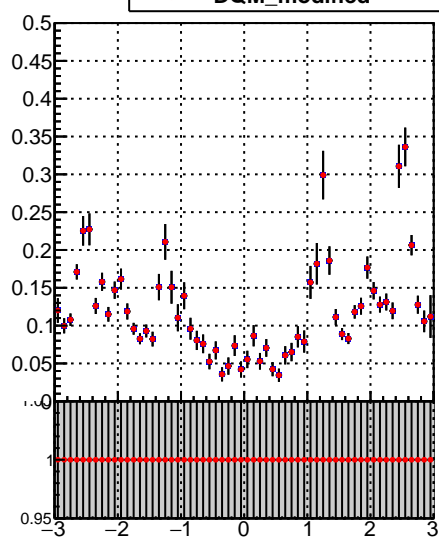

Fake rate vs p_T **Duplicates Rate vs p_T** **Pileup rate vs p_T** 

—●— /data2/legianni/JSON-bkwd-fwd/no-modif/CMSSW_13_0_X_2023-01-24-1100/src/DQM_original
—◆— DQM_modified

**Fake rate vs ϕ** **Duplicates Rate vs ϕ** **Pileup rate vs ϕ** 