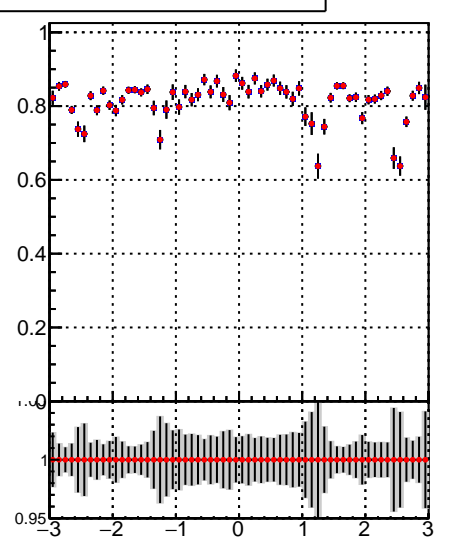

Fake rate vs p_T **Duplicates Rate vs p_T** **Pileup rate vs p_T** 

—●— /data2/legianni/JSON-bkwd-fwd/no-modif/CMSSW_13_0_X_2023-01-24-1100/src/DQM_original
—◆— DQM_modified

**Fake rate vs ϕ** **Duplicates Rate vs ϕ** **Pileup rate vs ϕ** 