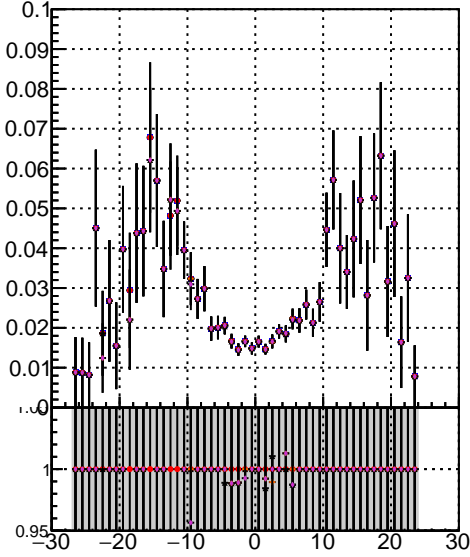

Efficiency vs vertpos

Legend for the top plot:

- Blue line: /data2/legami/JSON-bkwd-fwd/no-modif/CMSSW_13_0_X_2023-01-24-1100/src/DQM_original
- Red line: DQM modified
- Black line: DQM modified PL
- Purple line: DQM modified PL New1
- Pink line: DQM modified PL New2

Efficiency vs. sim PV z

Efficiency vs. sim PV z