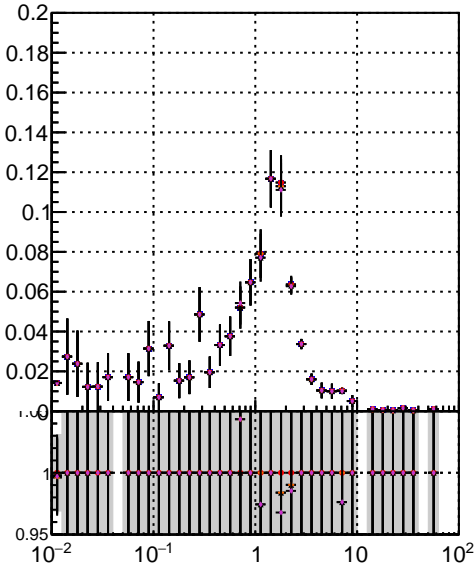

Efficiency vs vertpos

Legend for the top plot:

- Blue line: /data2/legami/JSON-bkwd-fwd/no-modif/CMSSW_13_0_X_2023-01-24-1100/src/DQM_original
- Red line: DQM modified
- Black line: DQM modified PL
- Purple line: DQM modified PL New1
- Pink line: DQM modified PL New2

Efficiency vs. sim PV z

Efficiency vs. sim PV z