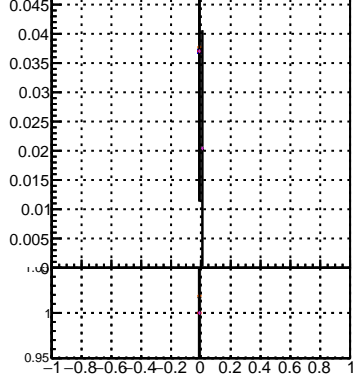

Fake rate vs dxypv

Duplicates Rate vs Dxy(PV)

Pileup rate vs dxy(PV)

● /data2/legami/JSON-bkwd-fwd/no-modif/CMSSW_13_0_X_2023-01-24-1100/src/DQM_original
● DQM modified PL New1
● DQM modified PL New2

Fake rate vs dxypv

Duplicates Rate vs Dxy(PV)

Pileup rate vs dxy(PV)

Fake rate vs dzpv

Duplicates Rate vs Dz(PV)

Pileup rate vs dz(PV)

Fake rate vs dzpv

Duplicates Rate vs Dz(PV)

Pileup rate vs dz(PV)