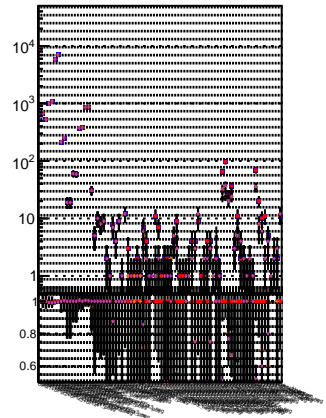

N of reco track vs. (data2/region1/JSON-blwd-fwd-no-modif/CMSSW_13_0_X_2023-01-24_1400/src/DQM-original)