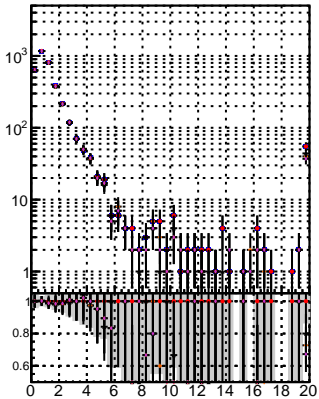

N of associated (recoToSim) tracks vs normalized χ^2

N of reco track vs. (data2/region1/JSON-blwd-fwd-no-modif/CMSSW_13_0_X_2023-01-24_1400/src/DQM-original)