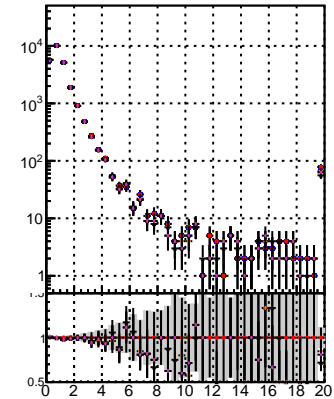

N of reco track vs. (data2/region1/JSON-blwd-fwd-no-modif/CMSSW_13_0_X_2023-01-24_1400/src/DQM-original)