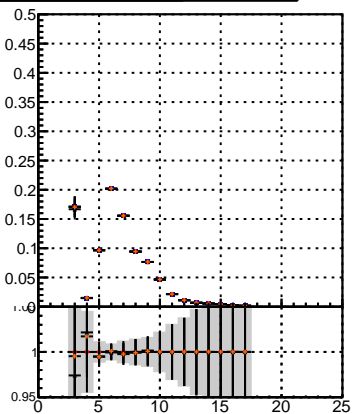

**Efficiency vs hit****fake+duplicates vs hits**

—●— /data2/legianni/JSON-bkwd-fwd/no-modif/CMSSW\_13\_0\_X\_2023-01-24-1100/src/DQM\_original  
—●— DQM\_modified  
—●— DQM\_modified\_PL  
—●— DQM\_modified\_PL\_New1

**Efficiency****Efficiency vs pixel layer****fake+duplicates vs pixel layers****Efficiency vs 3D layer****fake+duplicates vs 3D layers**