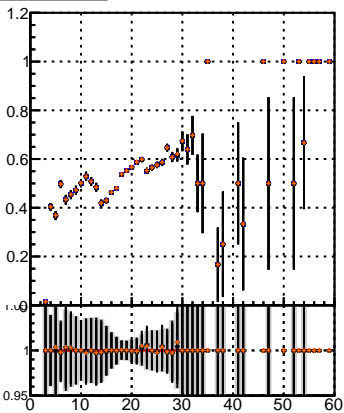

**Efficiency vs hit****fake+duplicates vs hits**

—●— /data2/legianni/JSON-bkwd-fwd/no-modif/CMSSW\_13\_0\_X\_2023-01-24-1100/src/DQM\_original  
—●— DQM\_modified  
—●— DQM\_modified\_PL  
—●— DQM\_modified\_PL\_New1

**Efficiency****Efficiency vs pixel layer****fake+duplicates vs pixel layers****Efficiency vs 3D layer****fake+duplicates vs 3D layers**