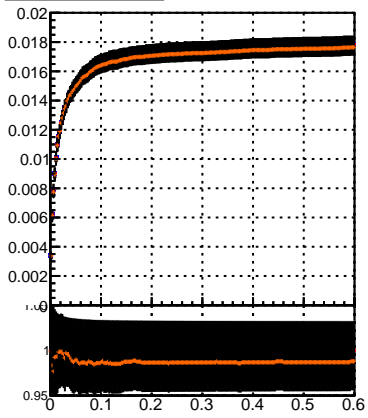

Efficiency vs. dz (PV)

Efficiency (tracking eff factorized out) vs. dz (PV)

Legend for Efficiency vs. dz (PV) and Efficiency (tracking eff factorized out) vs. dz (PV):

- /data2/legianni/JSON-bkwd-fwd/no-modif/CMSSW\_13\_0\_X\_2023-01-24-1100/src/DQM\_original
- DQM\_modified
- DQM\_modified\_PL
- DQM\_modified\_PL\_New1

Fake rate