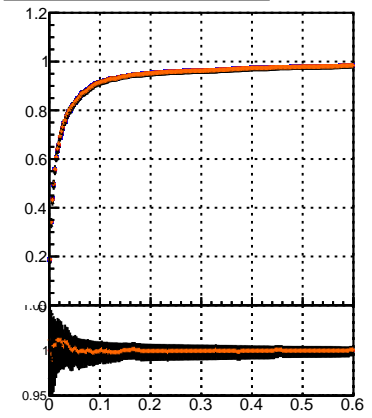

Efficiency vs. dz (PV)

Efficiency (tracking eff factorized out) vs. dz (PV)

Legend for Efficiency vs. dz (PV) and Efficiency (tracking eff factorized out) vs. dz (PV):

- /data2/legianni/JSON-bkwd-fwd/no-modif/CMSSW\_13\_0\_X\_2023-01-24-1100/src/DQM\_original
- DQM\_modified
- DQM\_modified\_PL
- DQM\_modified\_PL\_New1

Fake rate