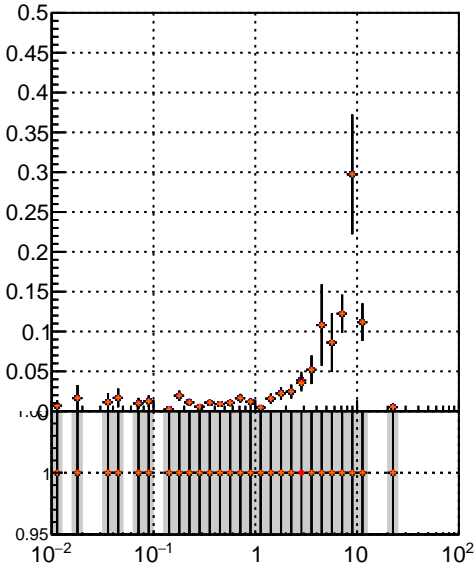

Efficiency vs vertpos

- /data2/legianni/JSON-bkwd-rwd/no-modif/CMSSW\_13\_0\_X\_2023-01-24-1100/src/DQM\_original
- DQM\_modified
- DQM\_modified\_PL
- DQM\_modified\_PL\_New1

Efficiency

Efficiency vs. sim PV z