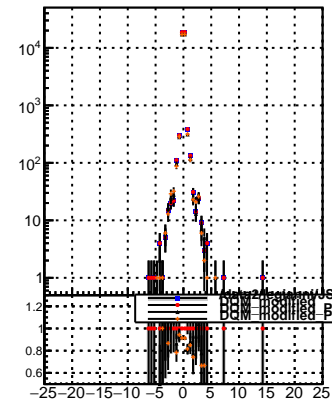

N of reco track vs dxy

N of associated (recoToSim) tracks vs dxy

N of associated (recoToSim) looper tracks vs dxy

N of reco track vs dz

N of associated (recoToSim) tracks vs dz

N of associated (recoToSim) looper tracks vs dz