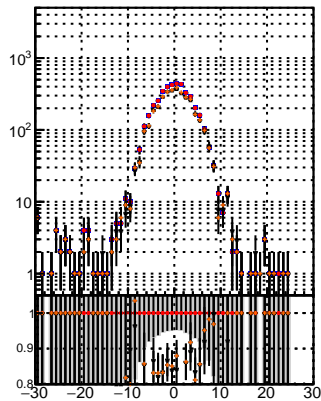

N of reco track vs dxy

N of associated (recoToSim) tracks vs dxy

N of associated (recoToSim) looper tracks vs dxy

N of reco track vs dz

N of associated (recoToSim) tracks vs dz

N of associated (recoToSim) looper tracks vs dz