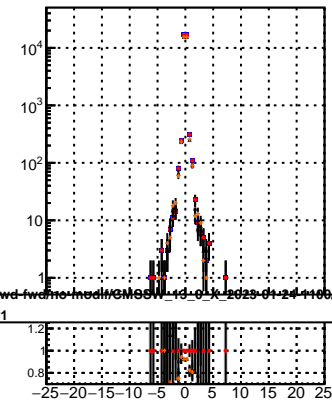

N of reco track vs dxy

N of associated (recoToSim) tracks vs dxy

N of associated (recoToSim) looper tracks vs dxy

N of reco track vs dz

N of associated (recoToSim) tracks vs dz

N of associated (recoToSim) looper tracks vs dz