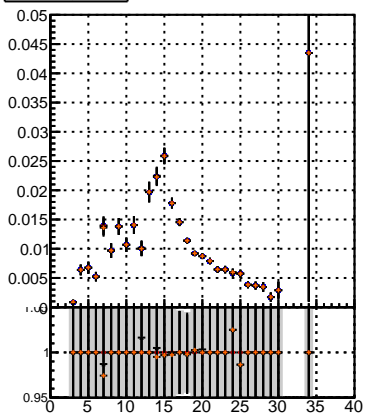

Efficiency vs hit**fake+duplicates vs hits**

— /data2/legianni/JSON-bkwd-fwd/no-modif/CMSSW_13_0_X_2023-01-24-1100/src/DQM_original
— DQM_modified
— DQM_modified_PL
— DQM_modified_PL_New1

Efficiency**Efficiency vs pixel layer****fake+duplicates vs pixel layers****Efficiency vs 3D layer****fake+duplicates vs 3D layers**