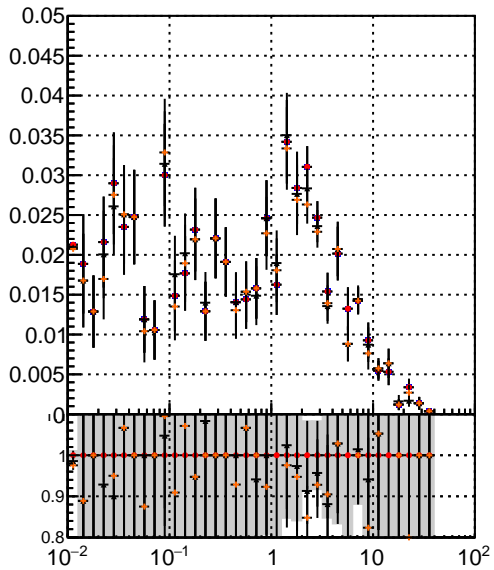

Efficiency vs vertpos**fake+duplicates vs vert r**

■ /data2/legianni/JSON-bkwd-rwd/no-modif/CMSW_13_0_X_2023-01-24-1100/src/DQM_original
◆ DQM_modified
▲ DQM_modified_PL
★ DQM_modified_PL_New1

Efficiency**Efficiency vs. sim PV z****fake+duplicates vs Sim. PV z**