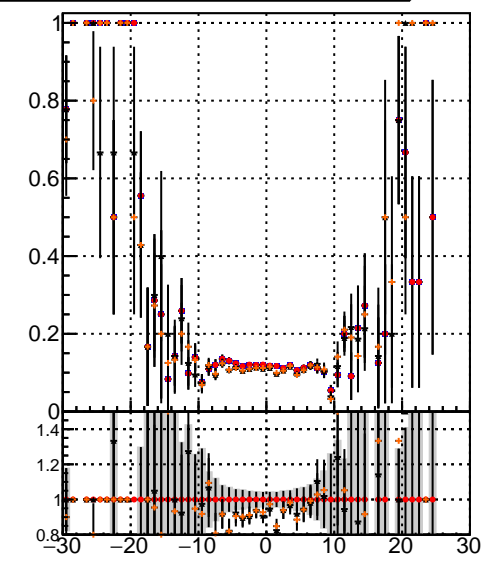

Efficiency vs vertpos**fake+duplicates vs vert r**

■ /data2/legianni/JSON-bkwd-rwd/no-modif/CMSW_13_0_X_2023-01-24-1100/src/DQM_original
◆ DQM_modified
▲ DQM_modified_PL
★ DQM_modified_PL_New1

Efficiency**Efficiency vs. sim PV z****fake+duplicates vs Sim. PV z**