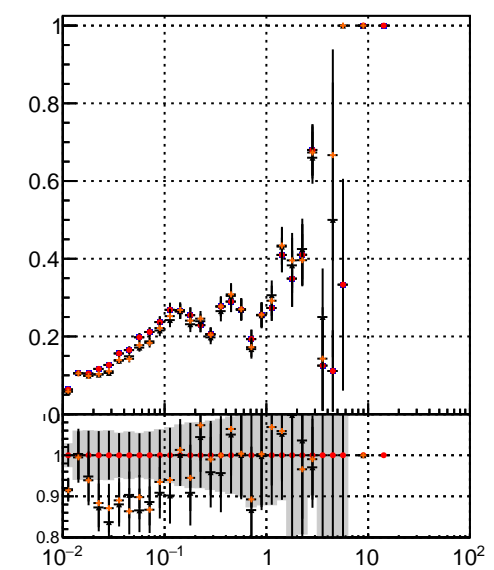

Efficiency vs vertpos**fake+duplicates vs vert r**

■ /data2/legianni/JSON-bkwd-rwd/no-modif/CMSW_13_0_X_2023-01-24-1100/src/DQM_original
◆ DQM_modified
▲ DQM_modified_PL
★ DQM_modified_PL_New1

Efficiency**Efficiency vs. sim PV z****fake+duplicates vs Sim. PV z**