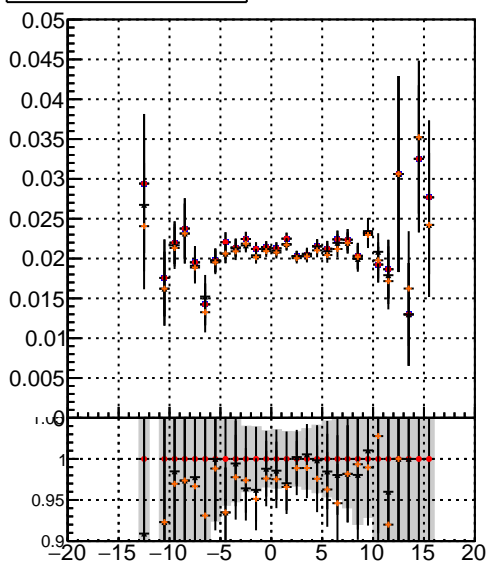

Efficiency vs vertpos**fake+duplicates vs vert r**

■ /data2/legianni/JSON-bkwd-rwd/no-modif/CMSW_13_0_X_2023-01-24-1100/src/DQM_original
◆ DQM_modified
▲ DQM_modified_PL
★ DQM_modified_PL_New1

Efficiency**Efficiency vs. sim PV z****fake+duplicates vs Sim. PV z**