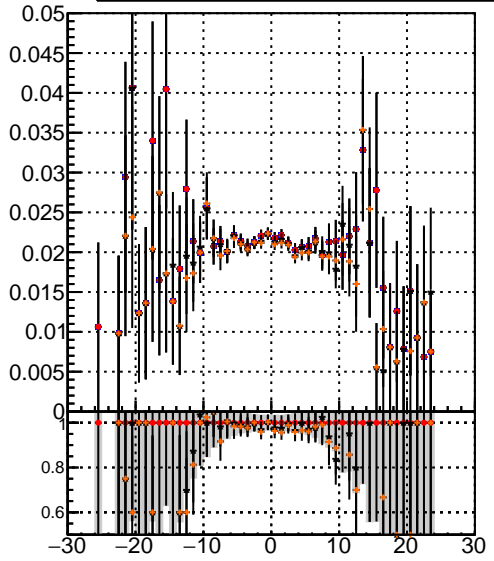

Efficiency vs vertpos**fake+duplicates vs vert r**

■ /data2/legianni/JSON-bkwd-rwd/no-modif/CMSW_13_0_X_2023-01-24-1100/src/DQM_original
◆ DQM_modified
▲ DQM_modified_PL
★ DQM_modified_PL_New1

Efficiency**Efficiency vs. sim PV z****fake+duplicates vs Sim. PV z**