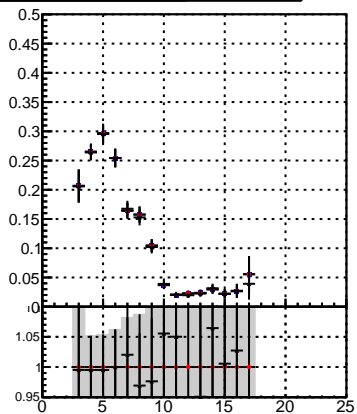

Efficiency vs hit**fake+duplicates vs hits****Efficiency**

■ /data2/legianni/JSON-bkwd-fwd/no-modif/CMSSW_13_0_X_2023-01-24-1100/src/DQM_original
● DQM_modified
▲ DQM_modified_PL

**Efficiency vs pixel layer****fake+duplicates vs pixel layers****Efficiency vs 3D layer****fake+duplicates vs 3D layers**