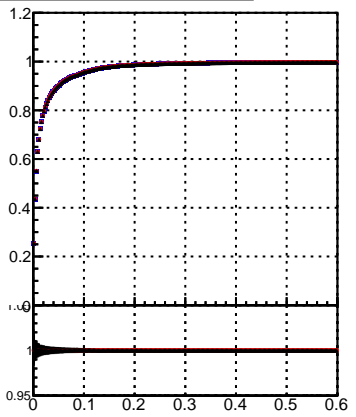

Efficiency vs. dz (PV)

Efficiency (tracking eff factorized out) vs. dz (PV)

Legend for Efficiency vs. dz (PV) and Efficiency (tracking eff factorized out) vs. dz (PV):

- /data2/legianni/JSON-bkwd-fwd/no-modif/CMSSW\_13\_0\_X\_2023-01-24-1100/src/DQM\_original
- DQM\_modified
- DQM\_modified\_PL

Fake rate