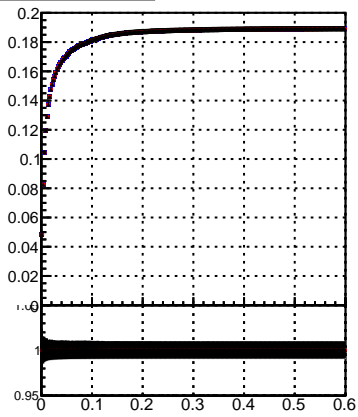

Efficiency vs. dz (PV)

Efficiency (tracking eff factorized out) vs. dz (PV)

Legend for Efficiency vs. dz (PV) and Efficiency (tracking eff factorized out) vs. dz (PV):

- /data2/legianni/JSON-bkwd-fwd/no-modif/CMSSW\_13\_0\_X\_2023-01-24-1100/src/DQM\_original
- DQM\_modified
- DQM\_modified\_PL

Fake rate