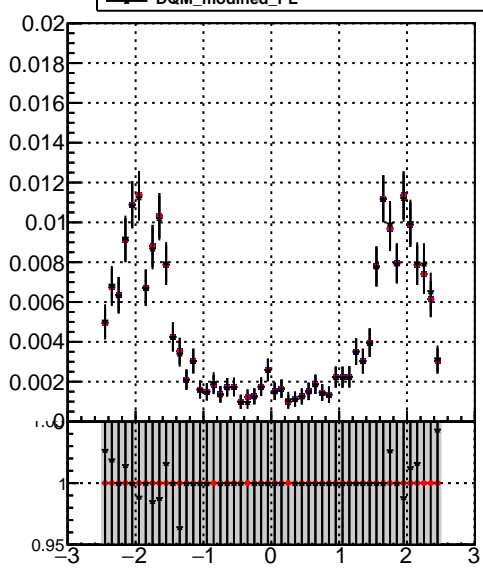

Efficiency vs p_T **fake+duplicates vs p_T** 

—●— /data2/legianni/JSON-bkwd-fwd/no-modif/CMSSW_13_0_X_2023-01-24-1100/src/DQM_original
—●— DQM_modified
—●— DQM_modified_PL

**Efficiency vs ϕ** **fake+duplicates vs ϕ** 