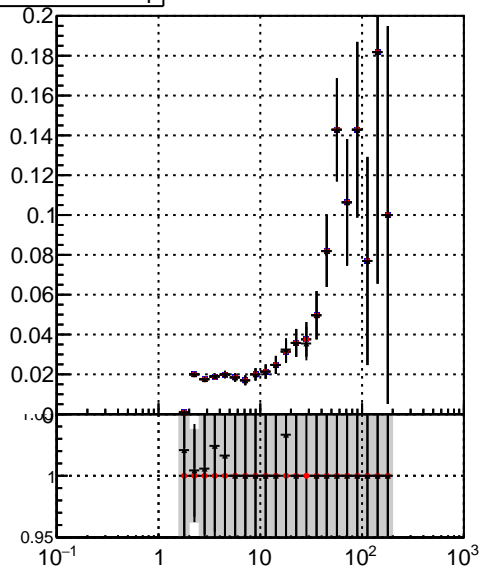

Efficiency vs p_T **fake+duplicates vs p_T** 

—●— /data2/legianni/JSON-bkwd-fwd/no-modif/CMSSW_13_0_X_2023-01-24-1100/src/DQM_original
—●— DQM_modified
—●— DQM_modified_PL

**Efficiency vs ϕ** **fake+duplicates vs ϕ** 