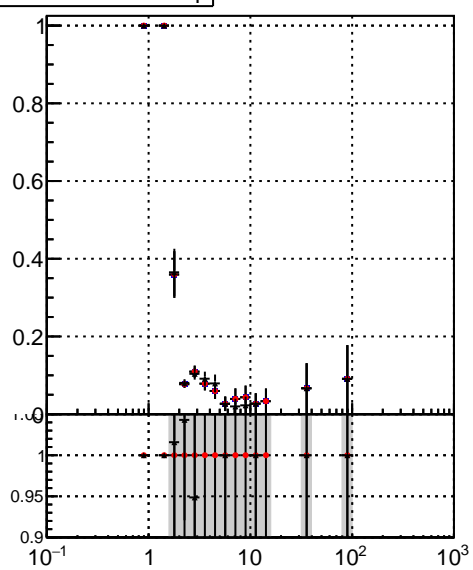

Efficiency vs p_T **fake+duplicates vs p_T** 

—●— /data2/legianni/JSON-bkwd-fwd/no-modif/CMSSW_13_0_X_2023-01-24-1100/src/DQM_original
—●— DQM_modified
—●— DQM_modified_PL

**Efficiency vs ϕ** **fake+duplicates vs ϕ** 