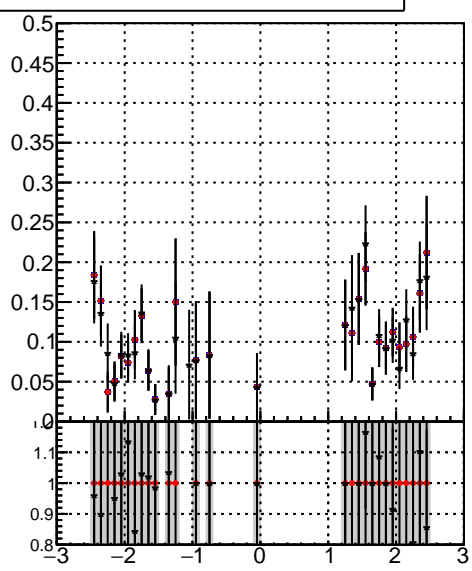

Efficiency vs p_T **fake+duplicates vs p_T** 

—●— /data2/legianni/JSON-bkwd-fwd/no-modif/CMSSW_13_0_X_2023-01-24-1100/src/DQM_original
—●— DQM_modified
—●— DQM_modified_PL

**Efficiency vs ϕ** **fake+duplicates vs ϕ** 