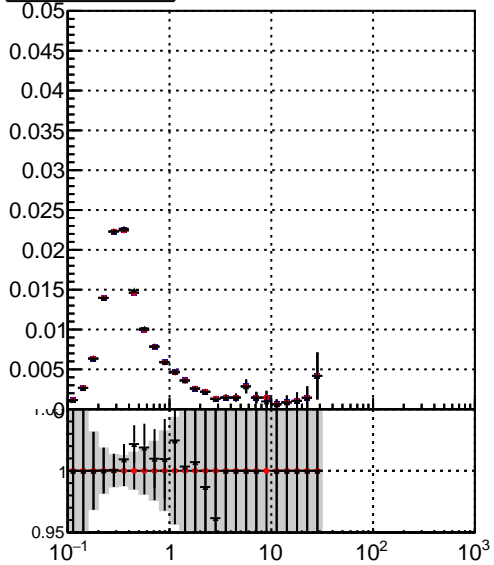

Efficiency vs p_T **fake+duplicates vs p_T** 

—•— /data2/legianni/JSON-bkwd-fwd/no-modif/CMSSW_13_0_X_2023-01-24-1100/src/DQM_original
—•— DQM_modified
—•— DQM_modified_PL

**Efficiency vs ϕ** **fake+duplicates vs ϕ** 