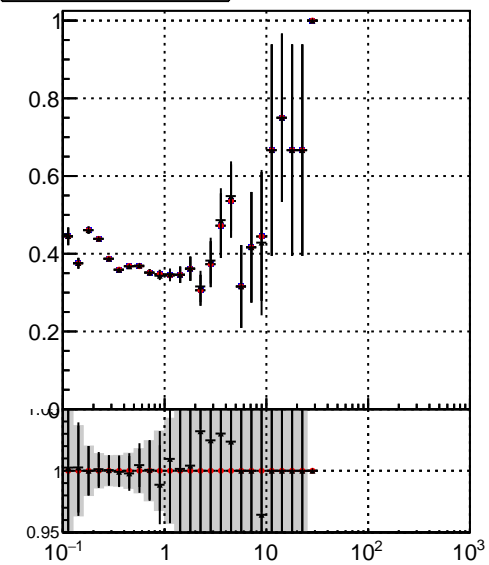

Efficiency vs p_T **fake+duplicates vs p_T** 

—•— /data2/legianni/JSON-bkwd-fwd/no-modif/CMSSW_13_0_X_2023-01-24-1100/src/DQM_original
—•— DQM_modified
—•— DQM_modified_PL

**Efficiency vs ϕ** **fake+duplicates vs ϕ** 