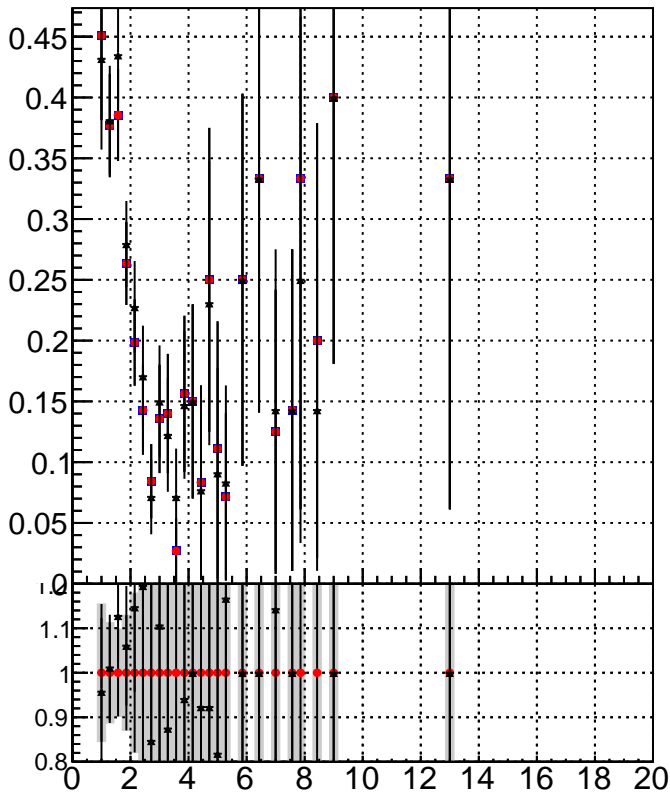

Δ tracking fake rate vs $p\{T\}$

Δ tracking fake rate vs η

Δ tracking fake rate

- /data2/legianni/JSON-bkwd-fwd/no-modif/CMSSW_13_0_X_2023-01-24-1100/src/DQM_original
- DQM_modified
- DQM_modified_PL