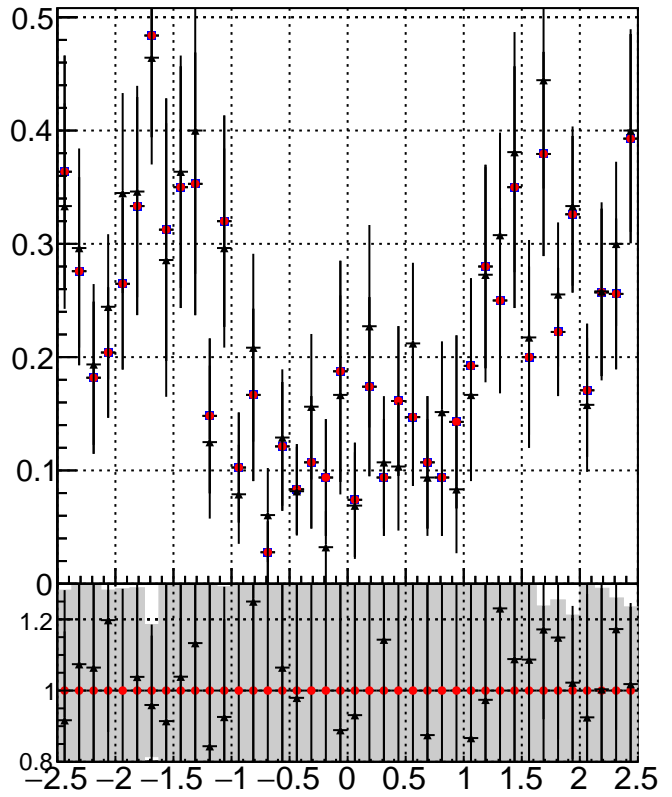

Δ tracking fake rate vs $p\{T\}$

Δ tracking fake rate vs η

Δ tracking fake rate

- /data2/legianni/JSON-bkwd-fwd/no-modif/CMSSW_13_0_X_2023-01-24-1100/src/DQM_original
- DQM_modified
- DQM_modified_PL